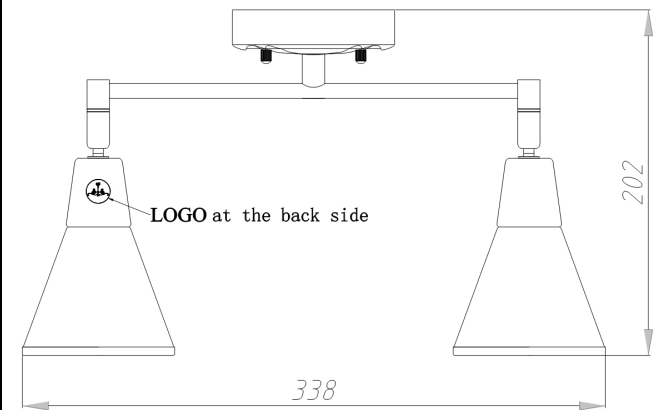

# Instruction

Collection: SPOT  
Series: LUTHER  
Model: SP008-CW-02-G  
Wall & ceiling

- Wall & ceiling

2 x E14 (40W)

**MAYTONI**  
DECORATIVE LIGHTING

[www.maytoni.de](http://www.maytoni.de)