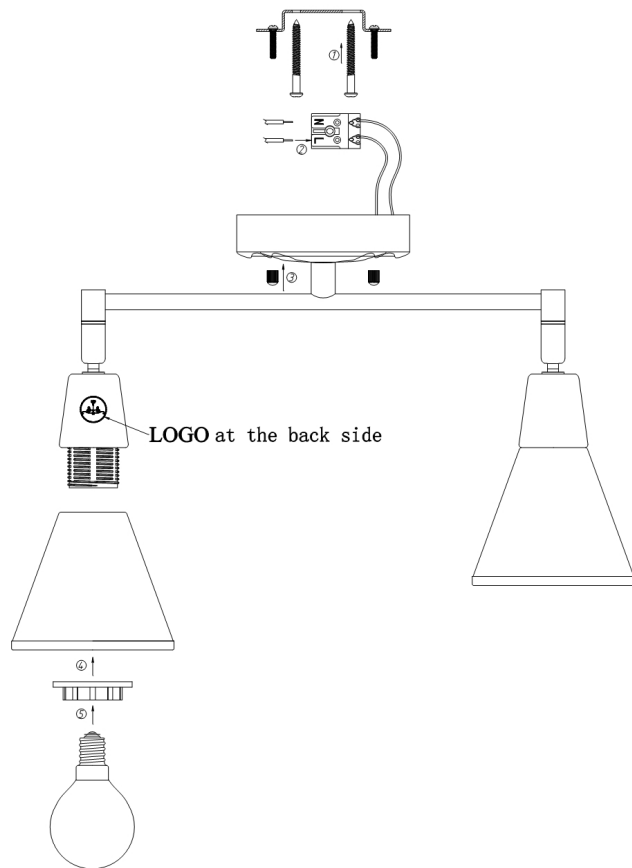

# Instruction

Collection: SPOT  
Series: LUTHER  
Model: SP008-CW-02-G  
Wall & ceiling

- Wall & ceiling

2 x E14 (40W)

**MAYTONI**  
DECORATIVE LIGHTING

[www.maytoni.de](http://www.maytoni.de)