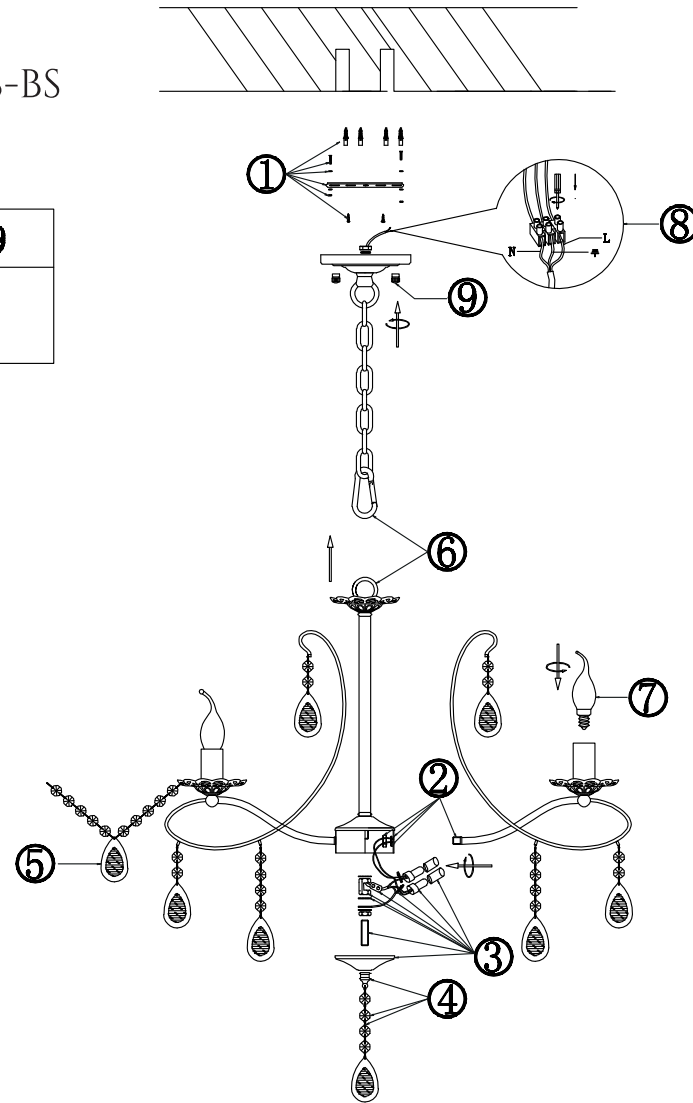

FREYA
TRADITION OF QUALITY

INSTRUCTION

MODEL: FR2320-PL-08-BS
PENDANT LAMP

C:8	B:16	A:9

8 x E14 (60W)

FREYA-LIGHT.COM