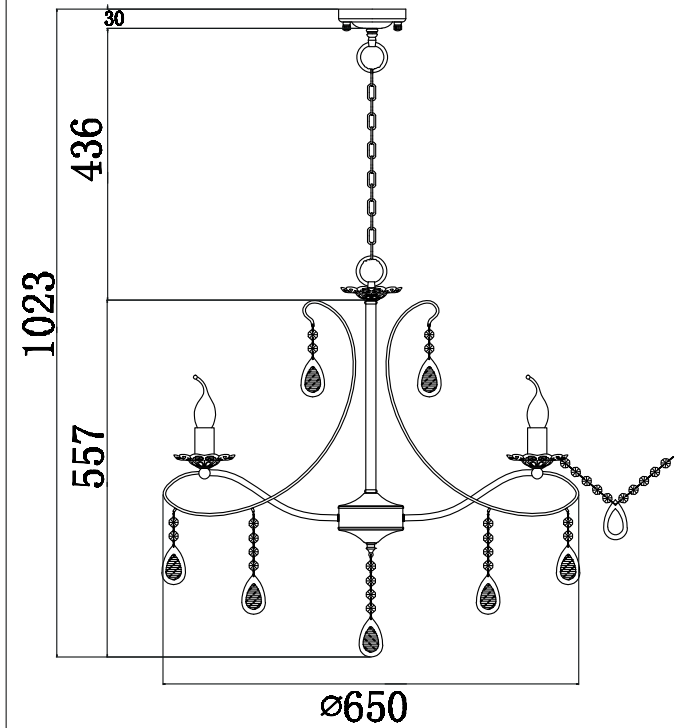

FREYA
TRADITION OF QUALITY

INSTRUCTION

MODEL: FR2320-PL-08-BS
PENDANT LAMP

C:8	B:16	A:9

8 x E14 (60W)

FREYA-LIGHT.COM