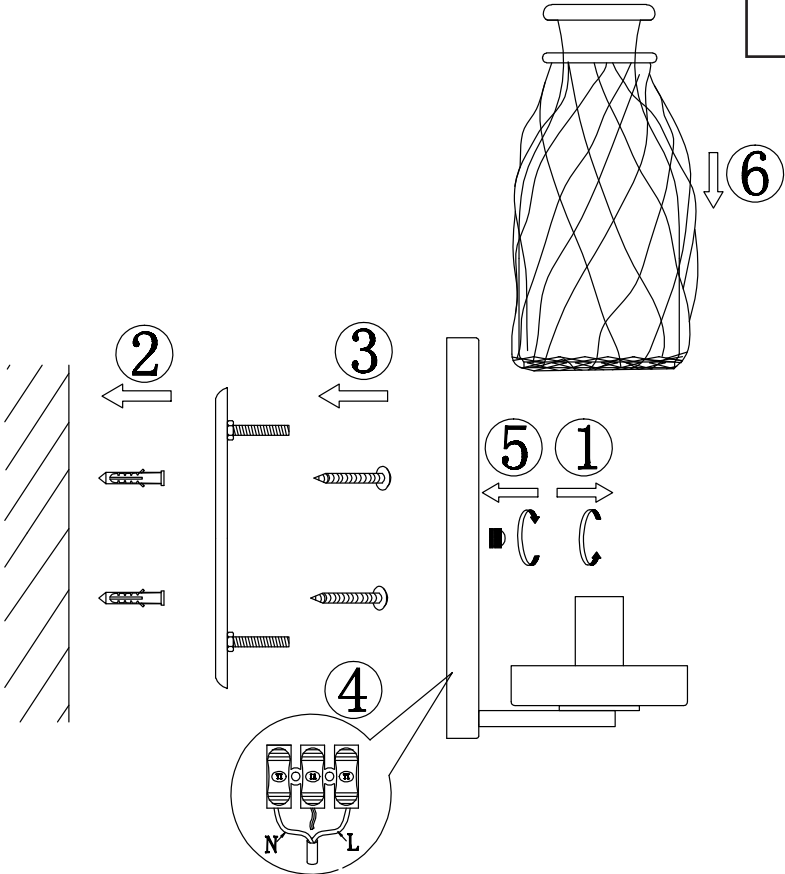

Instruction

Collection: House
Series: Rappe
Model: H099-01-B
Wall-mounted

1 x E14 (40w)

MAYTONI
DECORATIVE LIGHTING

www.maytoni.de