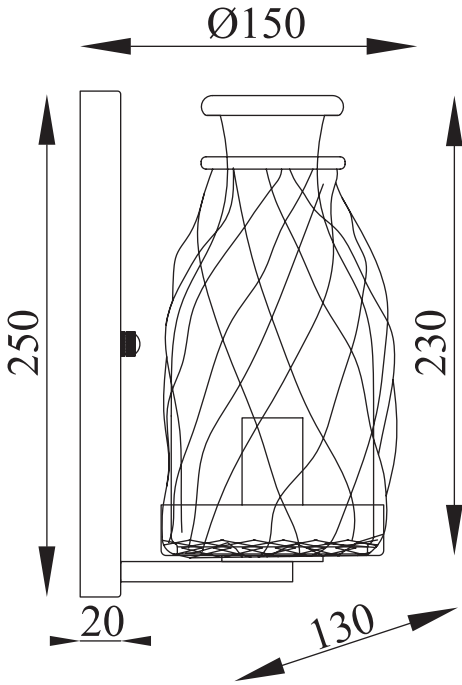

Instruction

Collection: House
Series: Rappe
Model: H099-01-B
Wall-mounted

1 x E14 (40w)

MAYTONI
DECORATIVE LIGHTING

www.maytoni.de