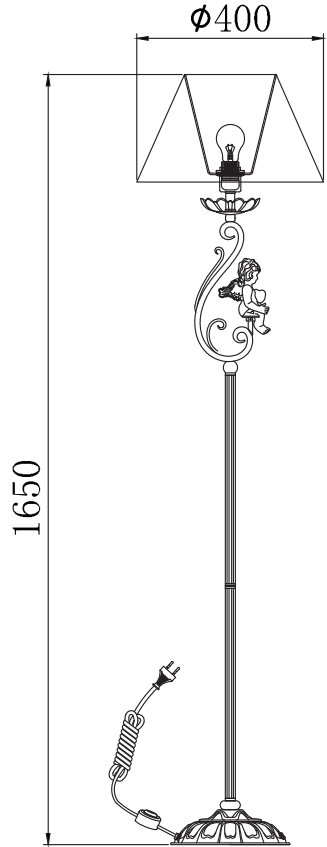

# Instruction

Collection: Elegant  
Series: Angel  
Model: ARM392-00-W  
Mobile

**I** – Mobile

  
1 x E27 (40w)

**MAYTONI**  
DECORATIVE LIGHTING  
[www.maytoni.de](http://www.maytoni.de)