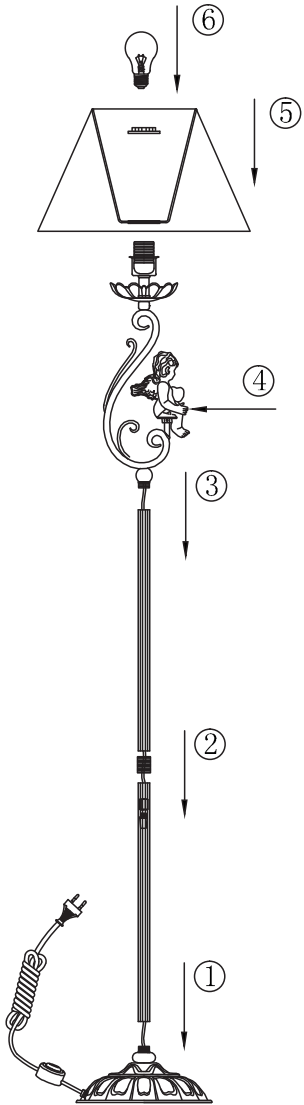

# Instruction

Collection: Elegant  
Series: Angel  
Model: ARM392-00-W  
Mobile

**I** – Mobile

  
1 x E27 (40w)

**MAYTONI**  
DECORATIVE LIGHTING  
[www.maytoni.de](http://www.maytoni.de)