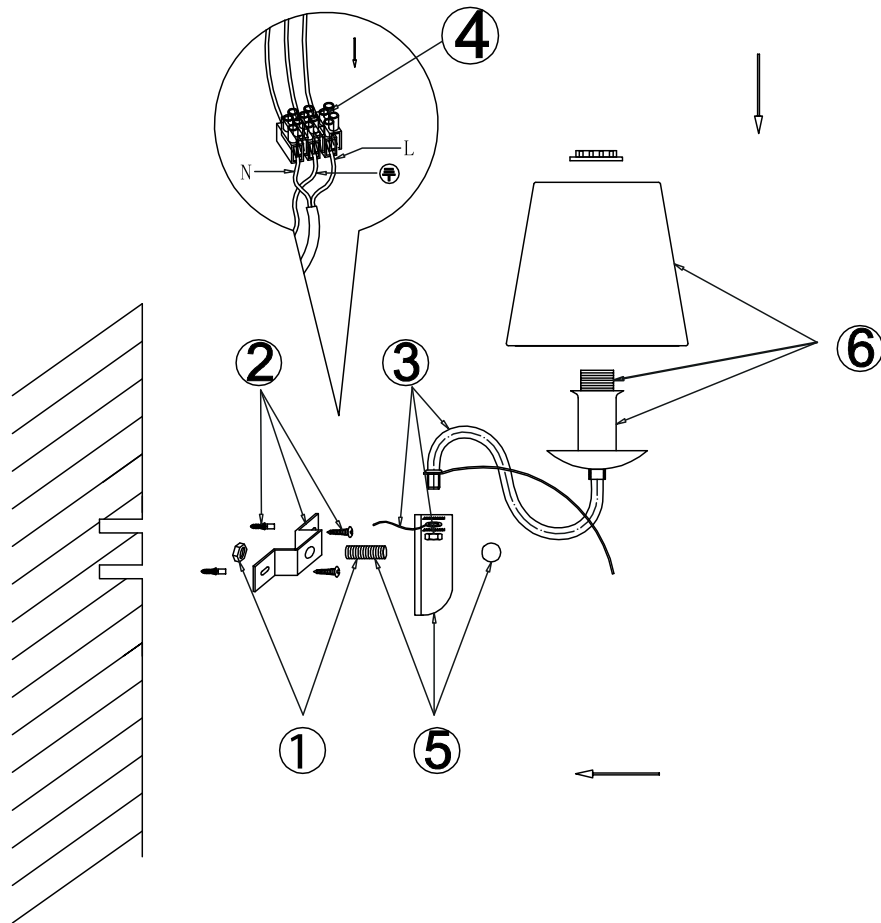

FREYA
TRADITION OF QUALITY

INSTRUCTION

MODEL: FR5569-WL-01-W
SCONCE

1 X E14 (40W)

FREYA-LIGHT.COM