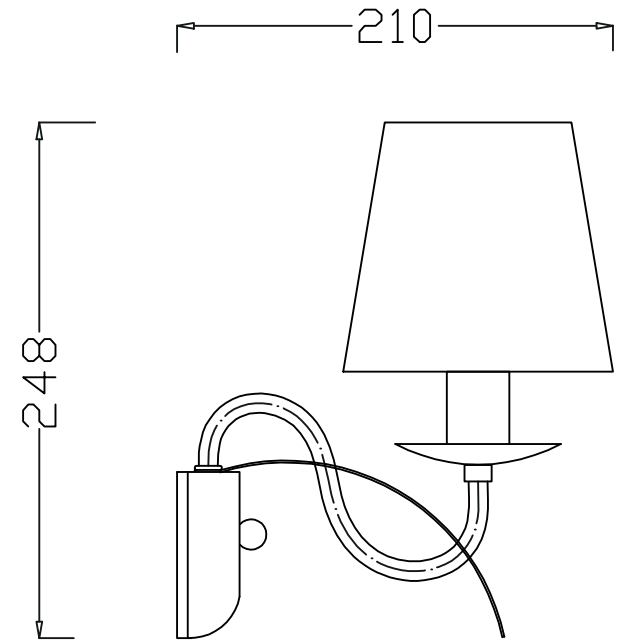

FREYA
TRADITION OF QUALITY

INSTRUCTION

MODEL: FR5569-WL-01-W
SCONCE

1 X E14 (40W)

FREYA-LIGHT.COM