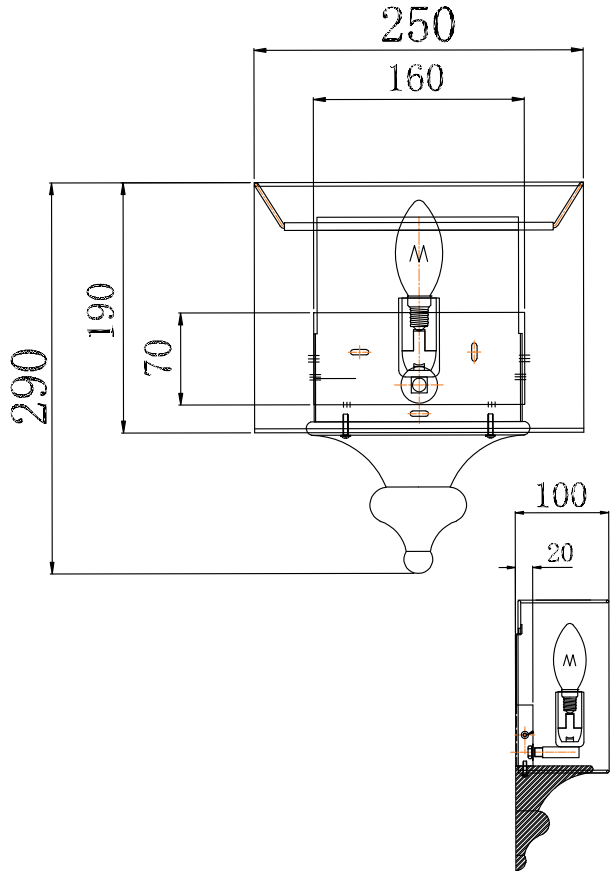

# Instruction

Collection: Modern  
Series: Sailor  
Model: MOD963-WL-01-W  
Wall-mounted

– Wall-mounted

1 x E14 (40w)

**MAYTONI**  
DECORATIVE LIGHTING

[www.maytoni.de](http://www.maytoni.de)