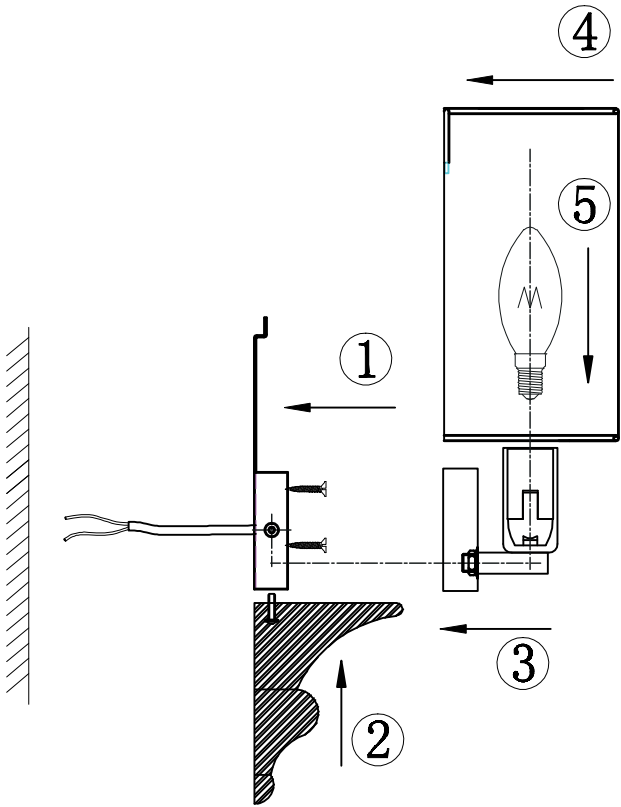

# Instruction

Collection: Modern  
Series: Sailor  
Model: MOD963-WL-01-W  
Wall-mounted

– Wall-mounted

1 x E14 (40w)

**MAYTONI**  
DECORATIVE LIGHTING

[www.maytoni.de](http://www.maytoni.de)