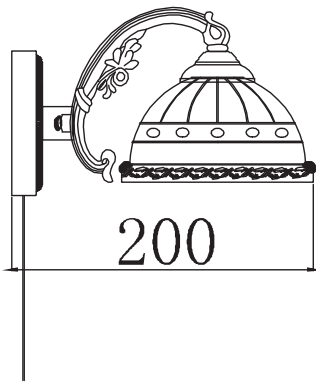

Instruction

Collection: Royal Classic
Series: Bristol
Model: RC1011-WL-02-R
Wall

2 xE27 (60w)

MAYTONI
DECORATIVE LIGHTING
www.maytoni.de