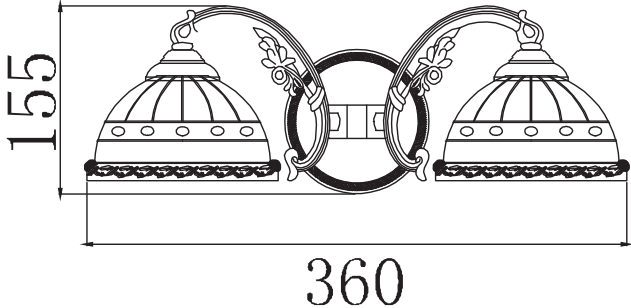

Instruction

Collection: Royal Classic
Series: Bristol
Model: RC1011-WL-02-R
Wall

2 xE27 (60w)

MAYTONI
DECORATIVE LIGHTING
www.maytoni.de