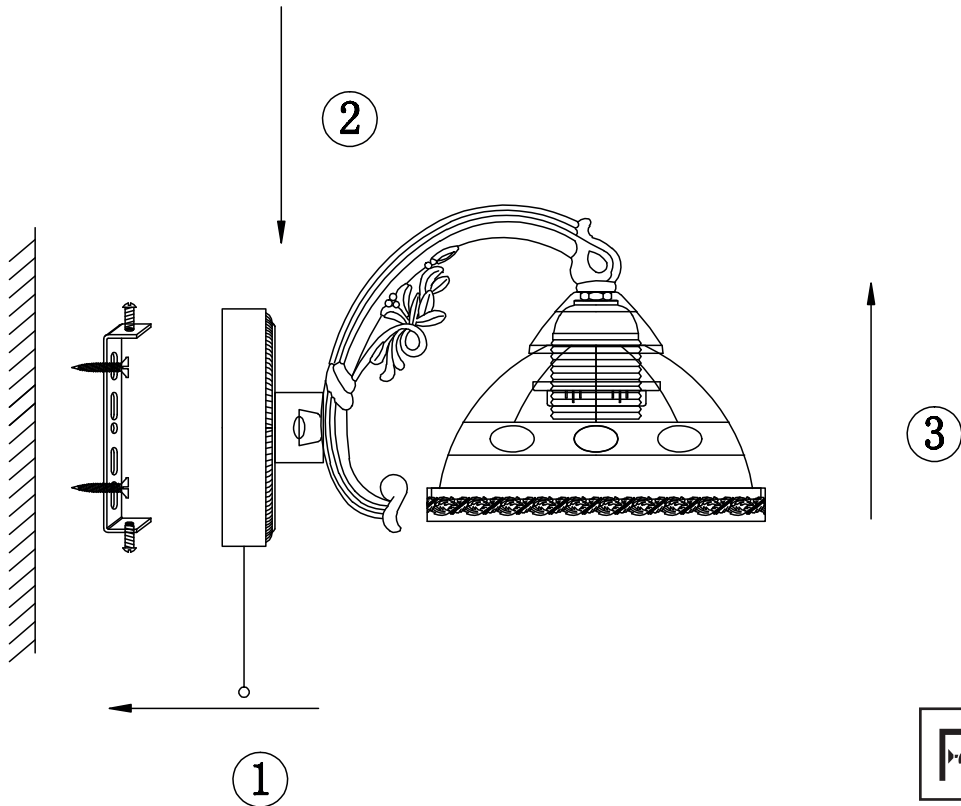

Instruction

Collection: Royal Classic
Series: Bristol
Model: RC1011-WL-02-R
Wall

2 xE27 (60w)

MAYTONI
DECORATIVE LIGHTING
www.maytoni.de