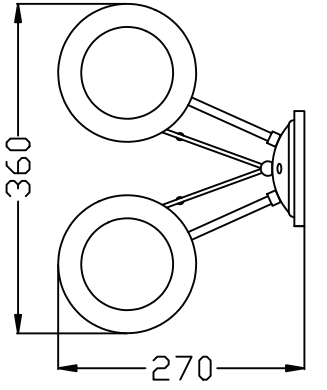

Instruction

Collection: Elegant
Series: Vanessa
Model: ARM303-02-R
Wall-mounted

A = 2

2 x E14 (40w)

MAYTONI
DECORATIVE LIGHTING

www.maytoni.de