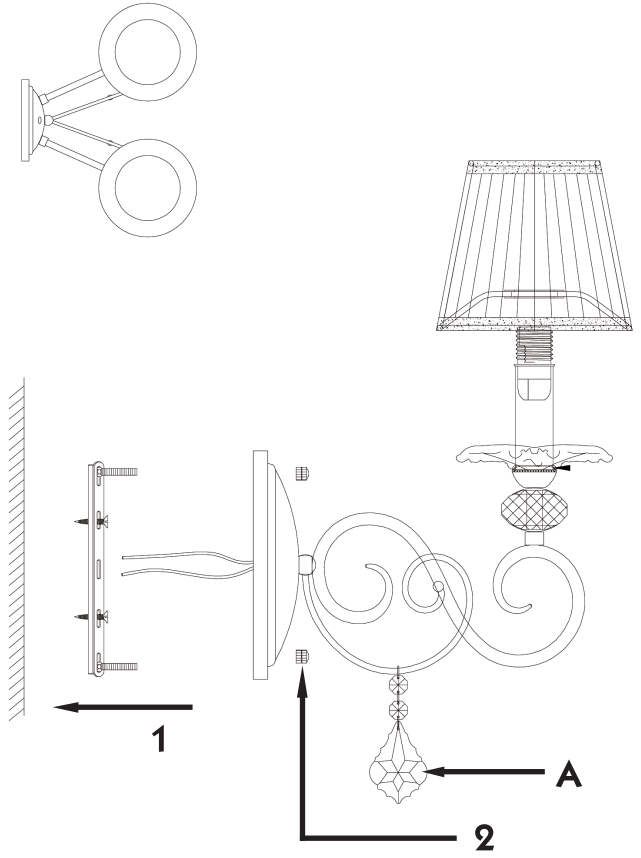

Instruction

Collection: Elegant
Series: Vanessa
Model: ARM303-02-R
Wall-mounted

A = 2

2 x E14 (40w)

MAYTONI
DECORATIVE LIGHTING

www.maytoni.de