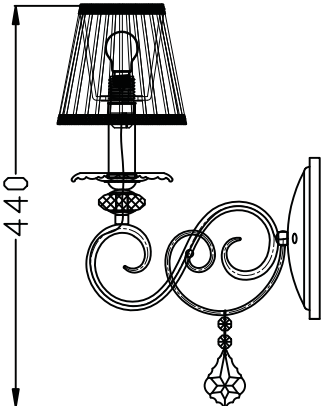

Instruction

Collection: Elegant
Series: Vanessa
Model: ARM303-02-R
Wall-mounted

A = 2

2 x E14 (40w)

MAYTONI
DECORATIVE LIGHTING

www.maytoni.de