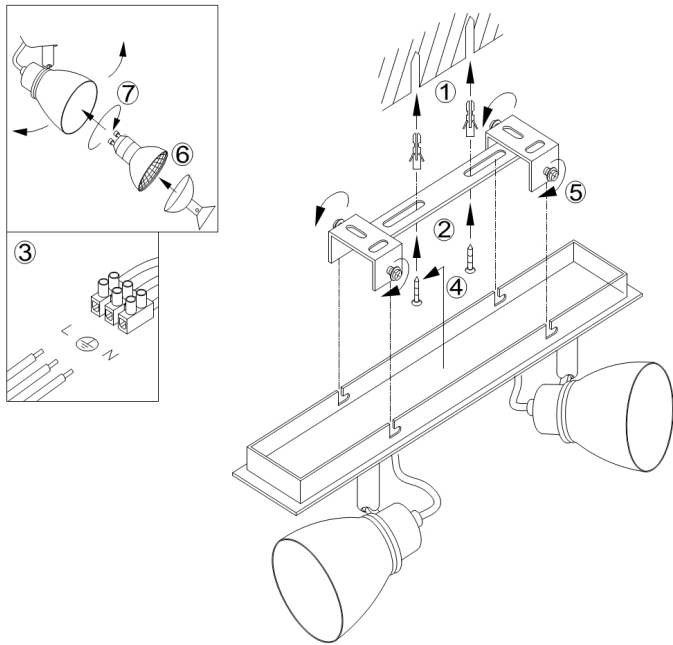

Instruction

Collection: SPOT
Series: QUASAR
Model: SP851-CW-02-W
Wall & ceiling

- Wall & ceiling

2 x GU10 (50W)

MAYTONI
DECORATIVE LIGHTING

www.maytoni.de