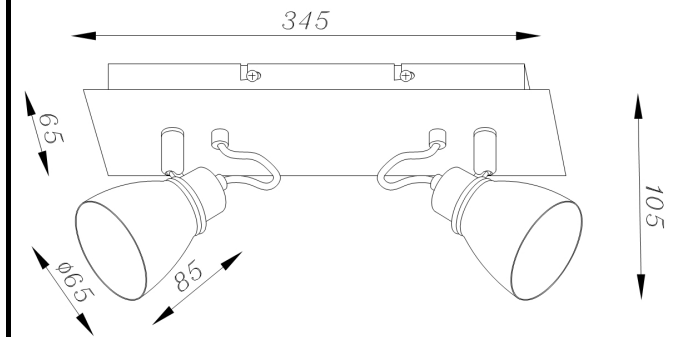

Instruction

Collection: SPOT
Series: QUASAR
Model: SP851-CW-02-W
Wall & ceiling

- Wall & ceiling

2 x GU10 (50W)

MAYTONI
DECORATIVE LIGHTING

www.maytoni.de