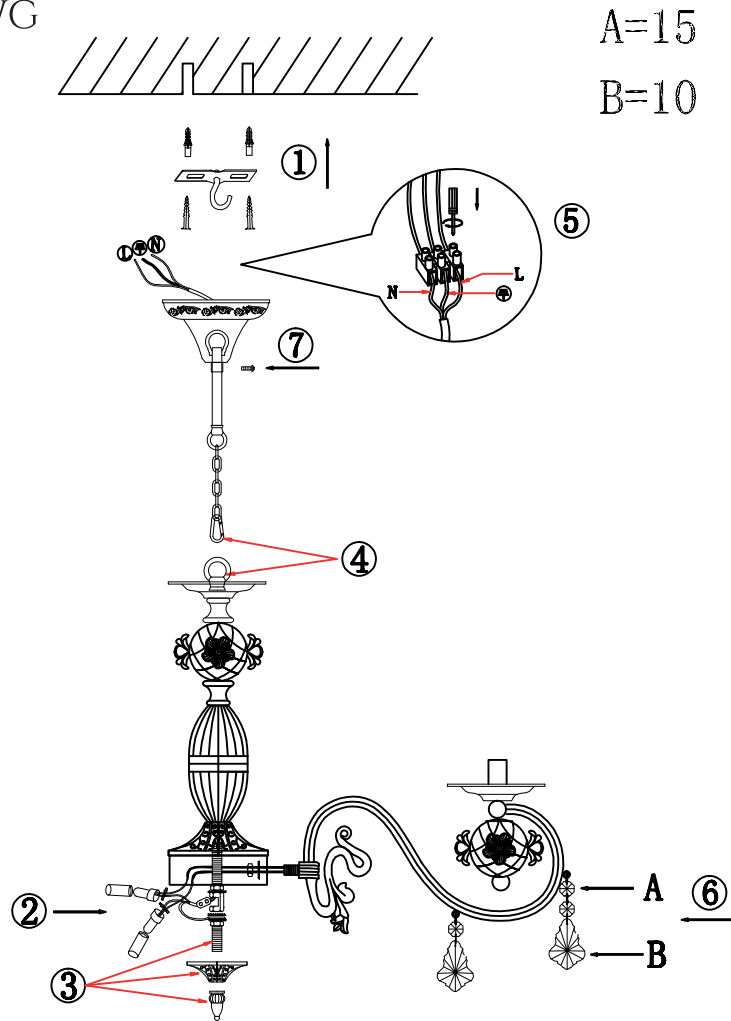

# INSTRUCTION

**MODEL:** FR3218-PL-05-WG  
CHANDELIER

5 x E14 (60w)

FREYA-LIGHT.COM