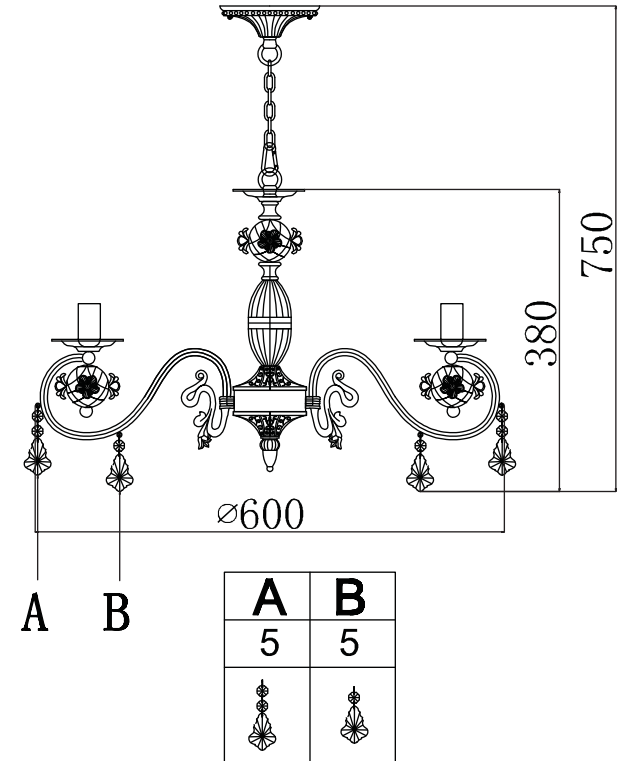

# INSTRUCTION

**MODEL:** FR3218-PL-05-WG  
CHANDELIER

5 x E14 (60w)

FREYA-LIGHT.COM