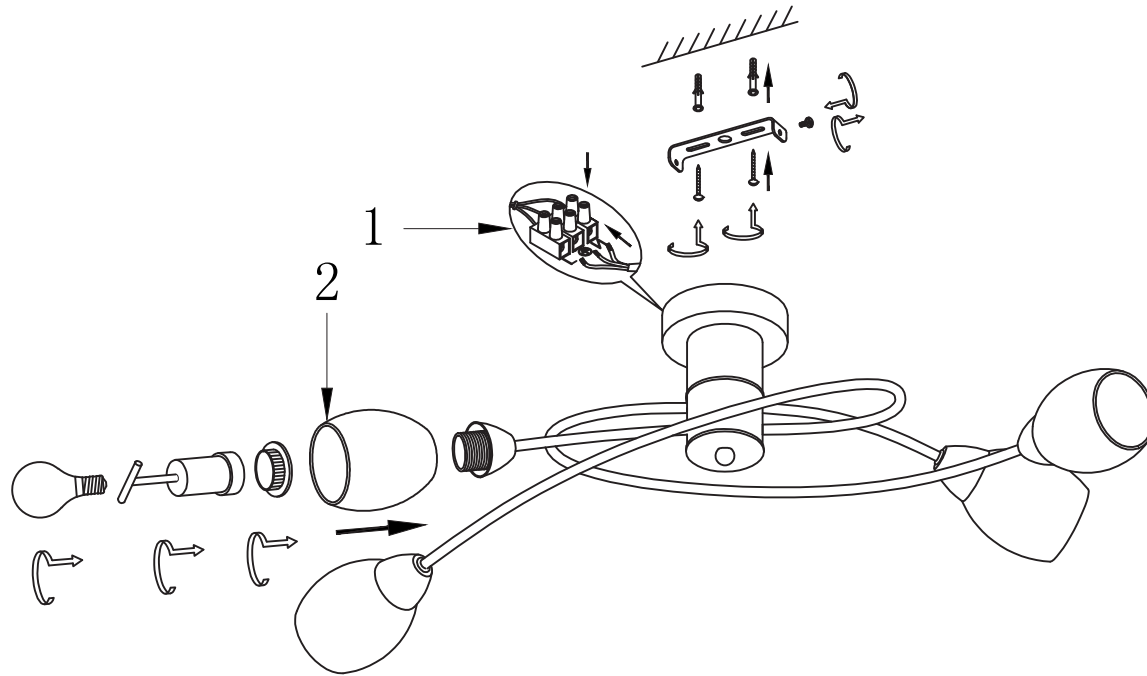

FREYA
TRADITION OF QUALITY

INSTRUCTION

MODEL: FR5103-CL-04-BL
CHANDELIER

4 X E14 (40W)

FREYA-LIGHT.COM