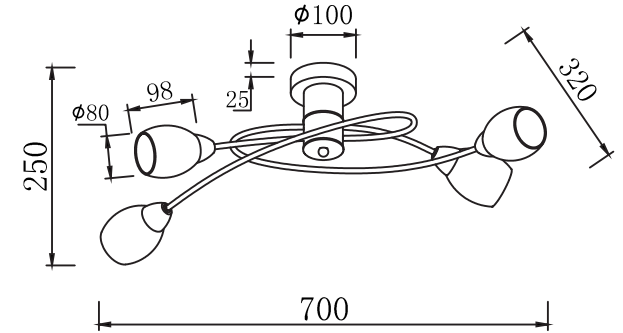

FREYA
TRADITION OF QUALITY

INSTRUCTION

MODEL: FR5103-CL-04-BL
CHANDELIER

4 X E14 (40W)

FREYA-LIGHT.COM