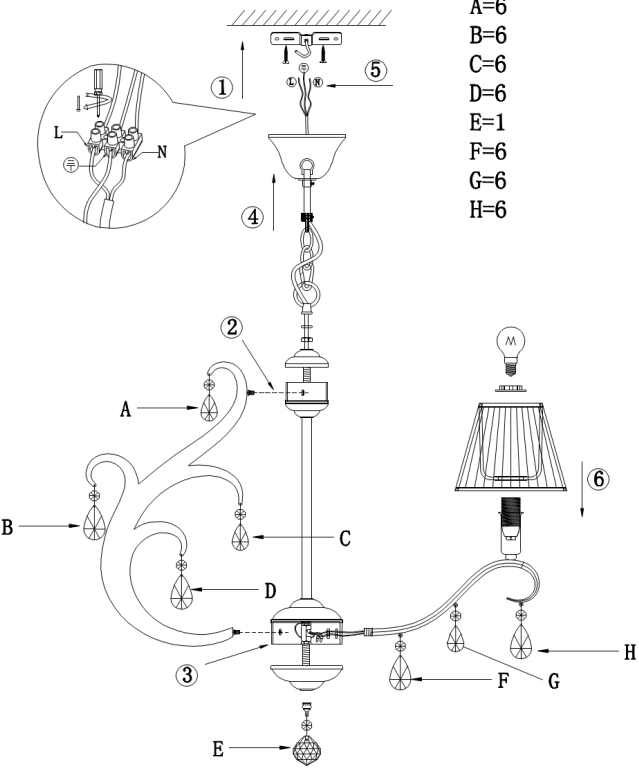

# Instruction

Collection: MODERN  
 Series: MINA  
 Model: MOD900-PL-06-N  
 Ceiling

- Ceiling

6 x E14 (40W)

**MAYTONI**  
 DECORATIVE LIGHTING

[www.maytoni.de](http://www.maytoni.de)