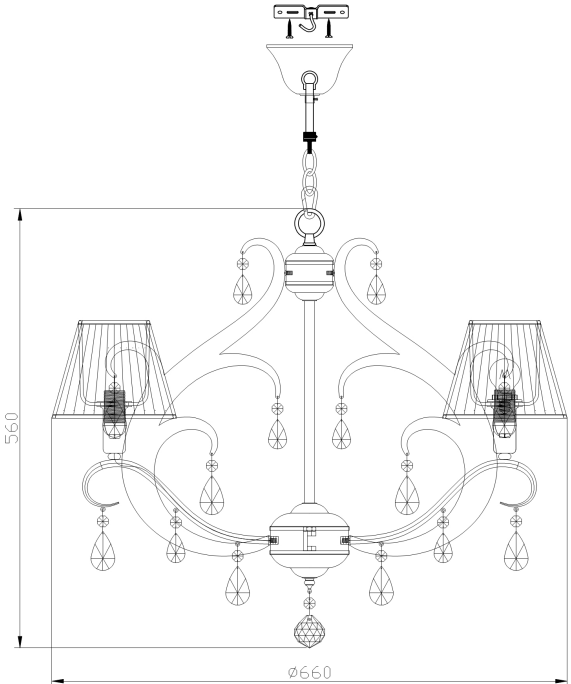

# Instruction

Collection: MODERN  
 Series: MINA  
 Model: MOD900-PL-06-N  
 Ceiling

- Ceiling

6 x E14 (40W)

**MAYTONI**  
 DECORATIVE LIGHTING

[www.maytoni.de](http://www.maytoni.de)