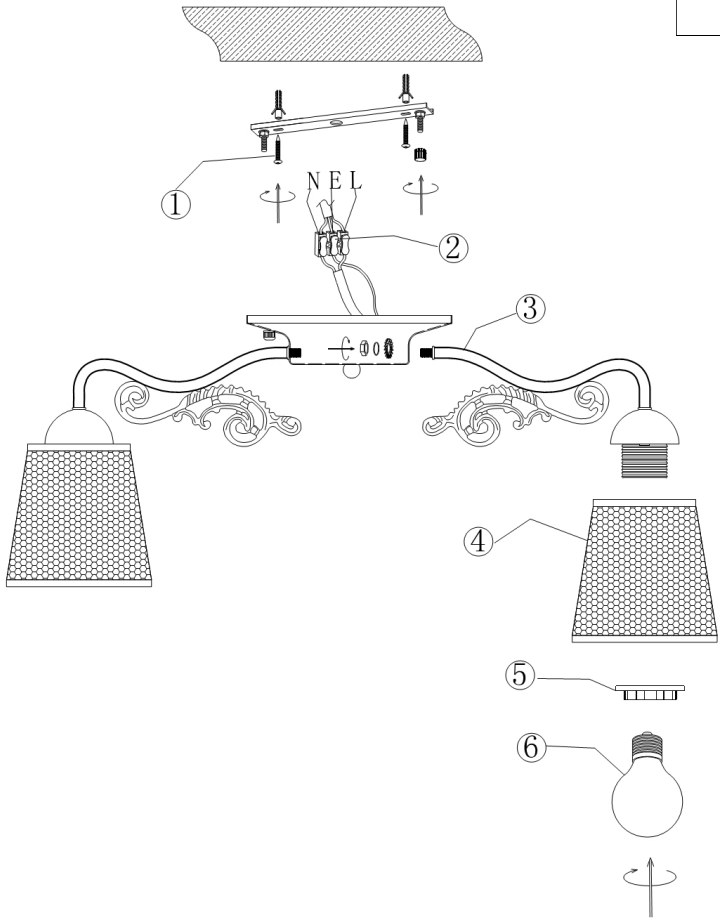

Instruction

Collection: ROYAL CLASSIC
Series: RING
Model: RC017-CL-05-R
Ceiling

5 x E27 (60W)

MAYTONI
DECORATIVE LIGHTING

www.maytoni.de