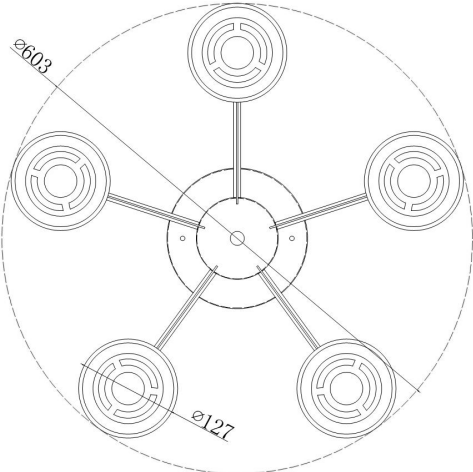

Instruction

Collection: ROYAL CLASSIC
Series: RING
Model: RC017-CL-05-R
Ceiling

5 x E27 (60W)

MAYTONI
DECORATIVE LIGHTING

www.maytoni.de