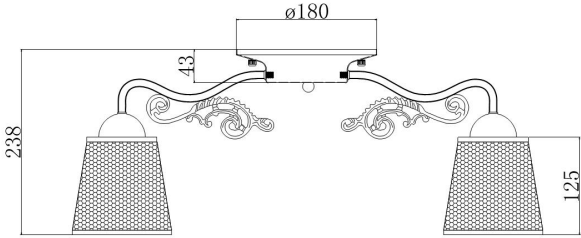

Instruction

Collection: ROYAL CLASSIC
Series: RING
Model: RC017-CL-05-R
Ceiling

5 x E27 (60W)

MAYTONI
DECORATIVE LIGHTING

www.maytoni.de