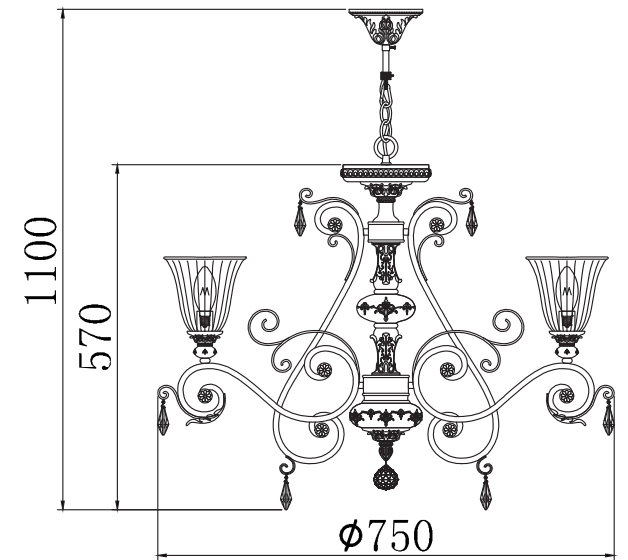

FREYA
TRADITION OF QUALITY

INSTRUCTION

MODEL: FR2333-PL-06-BG

A=18
B=1

6 X E14 (60W)

FREYA-LIGHT.COM