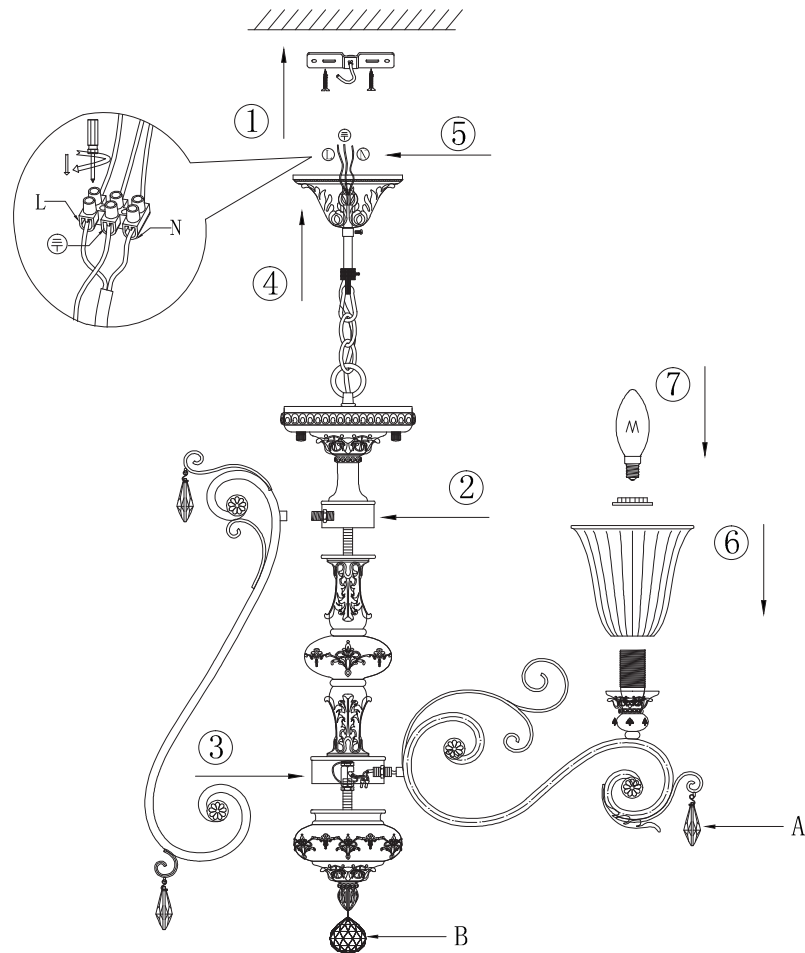

FREYA
TRADITION OF QUALITY

INSTRUCTION

MODEL: FR2333-PL-06-BG

A=18
B=1

6 X E14 (60W)

FREYA-LIGHT.COM