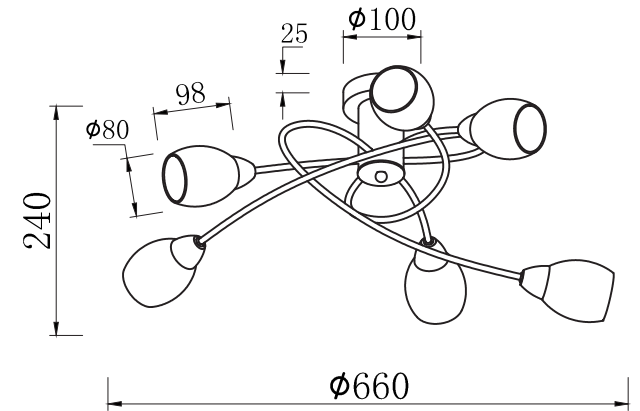

FREYA
TRADITION OF QUALITY

INSTRUCTION

MODEL: FR5103-CL-06-GN
CHANDELIER

6 X E14 (40W)

FREYA-LIGHT.COM