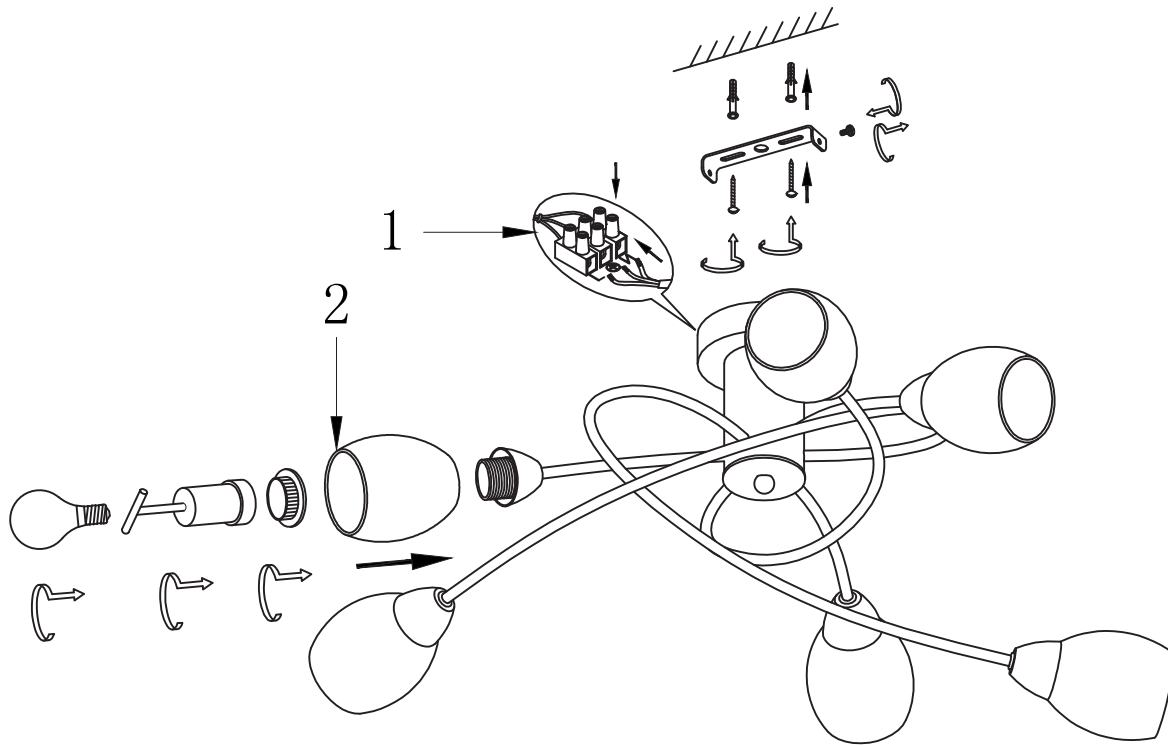

FREYA
TRADITION OF QUALITY

INSTRUCTION

MODEL: FR5103-CL-06-GN
CHANDELIER

6 X E14 (40W)

FREYA-LIGHT.COM