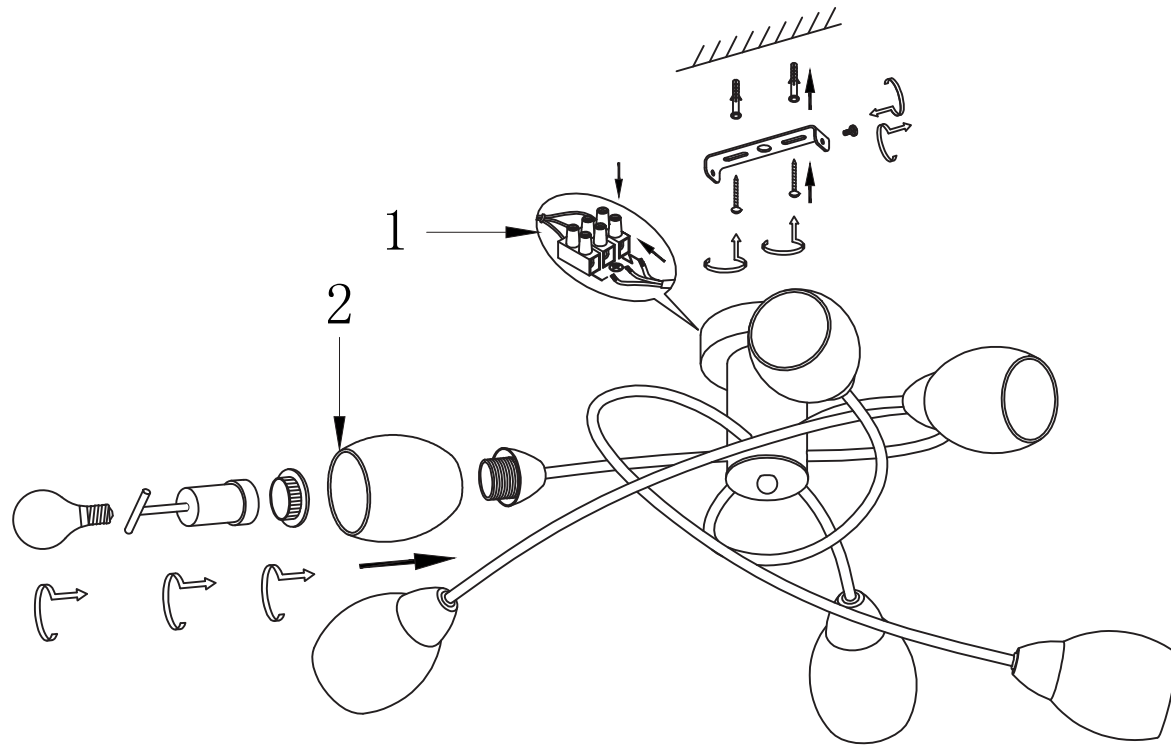

FREYA
TRADITION OF QUALITY

INSTRUCTION

MODEL: FR5103-CL-06-W
CHANDELIER

6 X E14 (40W)

FREYA-LIGHT.COM