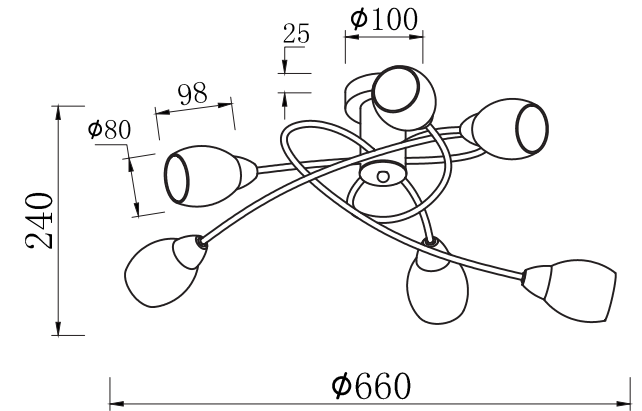

FREYA
TRADITION OF QUALITY

INSTRUCTION

MODEL: FR5103-CL-06-W
CHANDELIER

6 X E14 (40W)

FREYA-LIGHT.COM