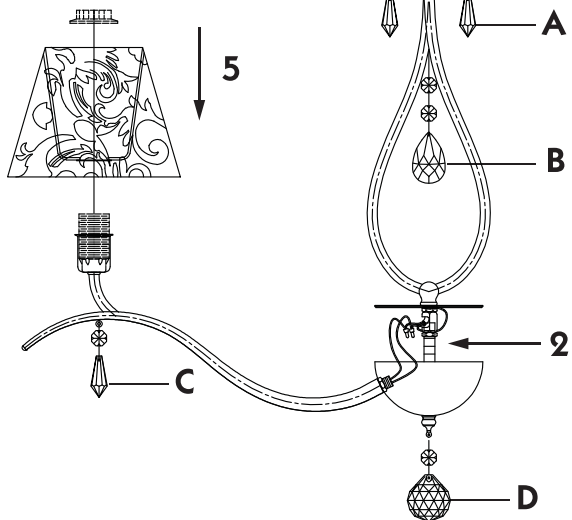

Instruction

Collection: Elegant
Series: Talia 1
Model: ARM334-05-W
Suspended

A = 4
B = 1
C = 5
D = 1

– Suspended

5 x E14 (40w)

MAYTONI
DECORATIVE LIGHTING

www.maytoni.de