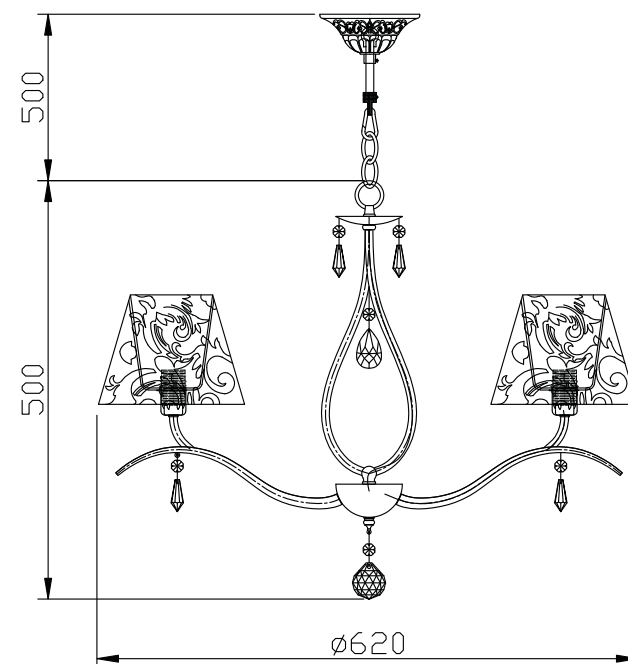

Instruction

Collection: Elegant
Series: Talia 1
Model: ARM334-05-W
Suspended

A = 4
B = 1
C = 5
D = 1

– Suspended

5 x E14 (40w)

MAYTONI
DECORATIVE LIGHTING

www.maytoni.de