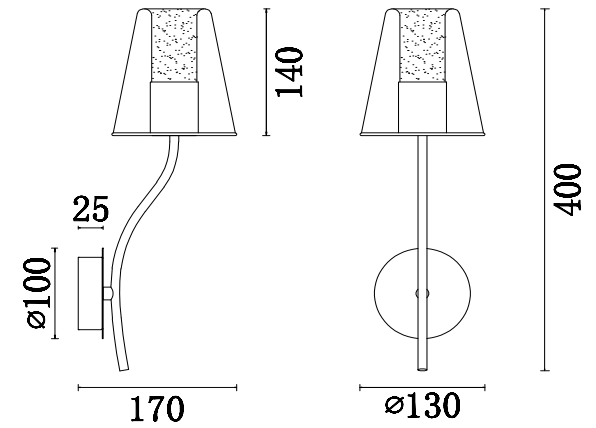

FREYA
TRADITION OF QUALITY

Instruction

FR5017WL-01CH

1 x E14 (40W)

Model: FR5017WL-01CH
Series: Ursula

Wall Lamps