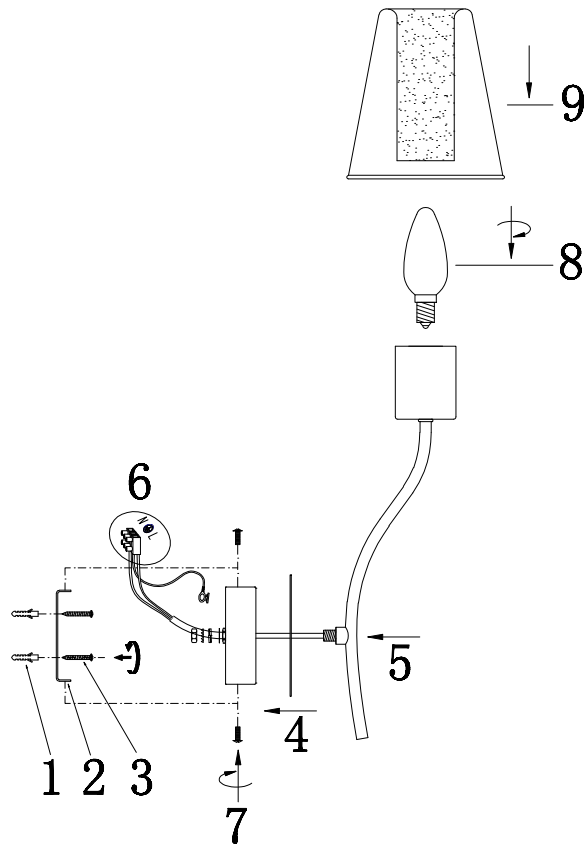

FREYA
TRADITION OF QUALITY

Instruction

FR5017WL-01CH

1 x E14 (40W)

Model: FR5017WL-01CH
Series: Ursula

Wall Lamps