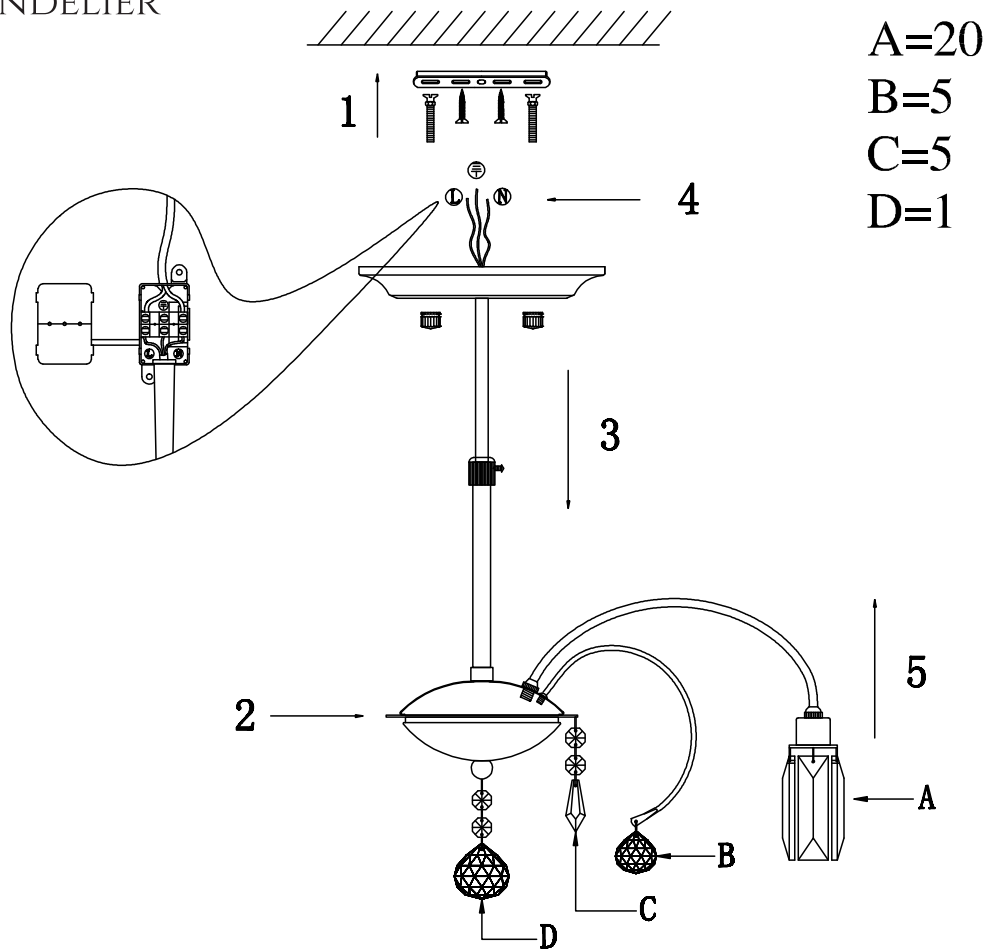

FREYA
TRADITION OF QUALITY

INSTRUCTION

MODEL: FR5605-CL-05-CH
CHANDELIER

5 X G9 (40W)

FREYA-LIGHT.COM