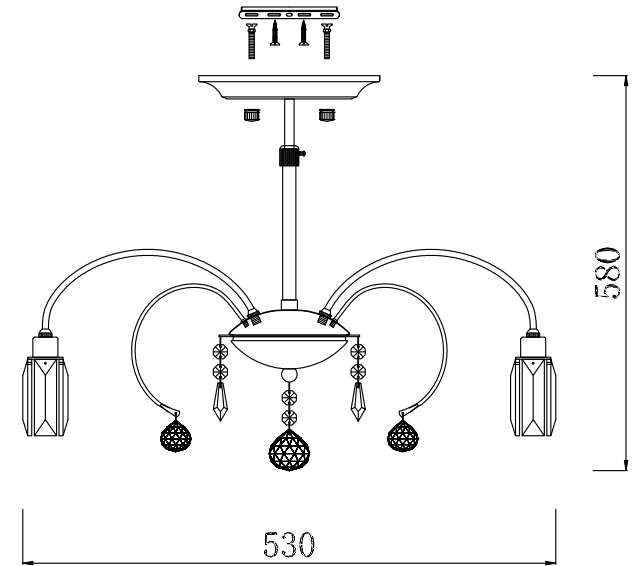

FREYA
TRADITION OF QUALITY

INSTRUCTION

MODEL: FR5605-CL-05-CH
CHANDELIER

5 X G9 (40W)

FREYA-LIGHT.COM