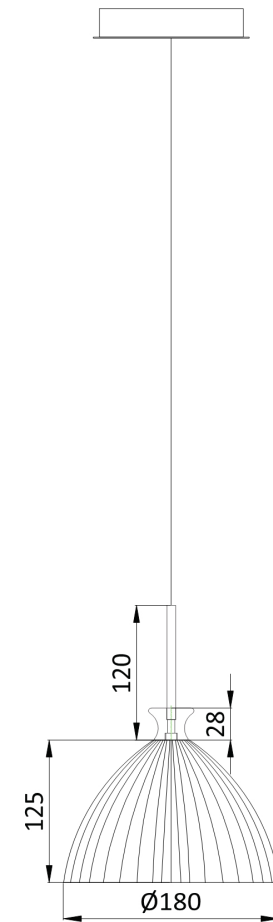

# Instruction

Collection: PENDANT  
Series: CANOU  
Model: MOD702-01-C  
Ceiling

⑥

- Ceiling

1 x E27 (40W)

**MAYTONI**  
DECORATIVE LIGHTING

[www.maytoni.de](http://www.maytoni.de)