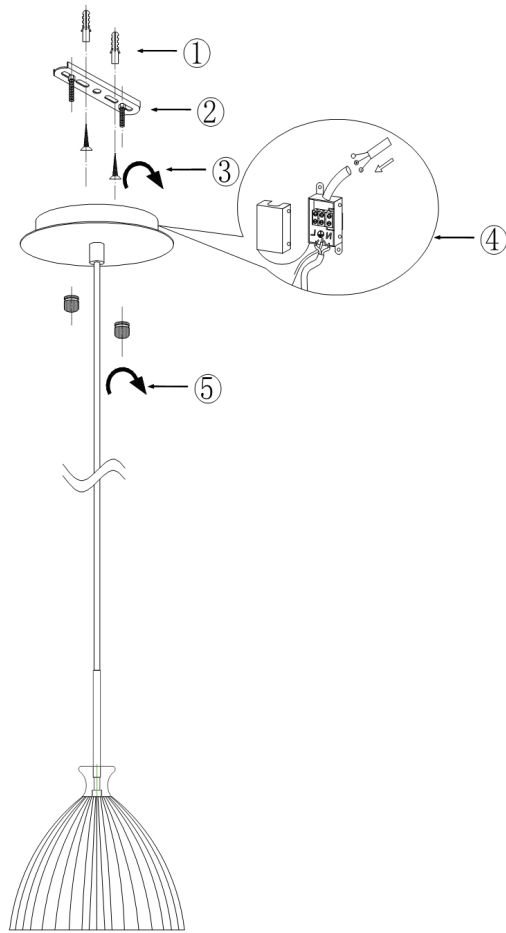

# Instruction

Collection: PENDANT  
Series: CANOU  
Model: MOD702-01-C  
Ceiling

⑥

- Ceiling

1 x E27 (40W)

**MAYTONI**  
DECORATIVE LIGHTING

[www.maytoni.de](http://www.maytoni.de)