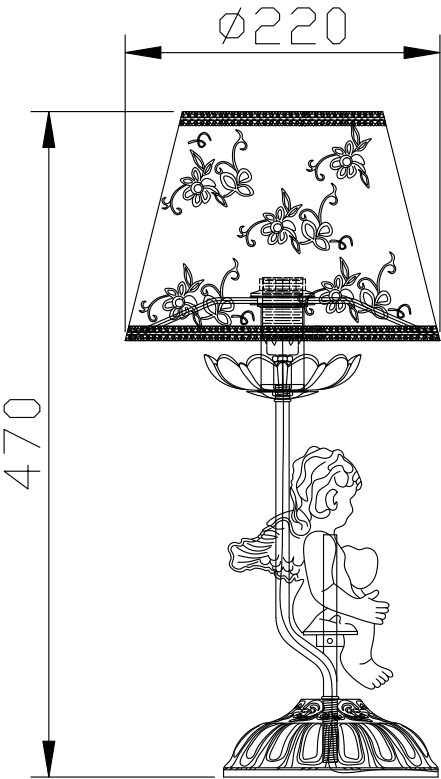

Instruction

Collection: Elegant
Series: Angel
Model: ARM392-11-W
Mobile

– Mobile

1 x E14 (40w)

MAYTONI
DECORATIVE LIGHTING

www.maytoni.de