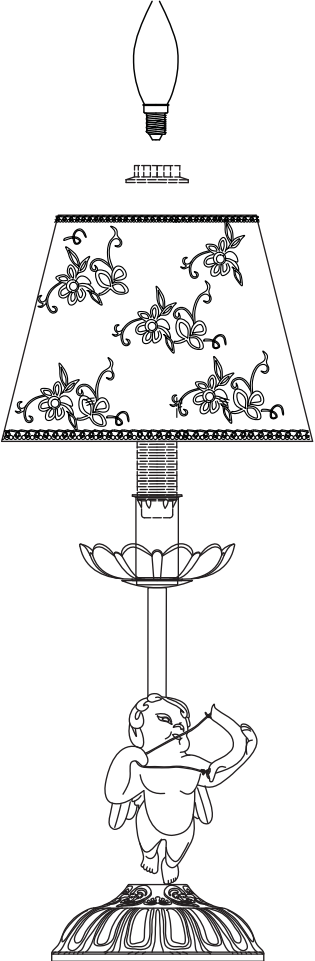

Instruction

Collection: Elegant
Series: Angel
Model: ARM392-11-W
Mobile

– Mobile

1 x E14 (40w)

MAYTONI
DECORATIVE LIGHTING

www.maytoni.de