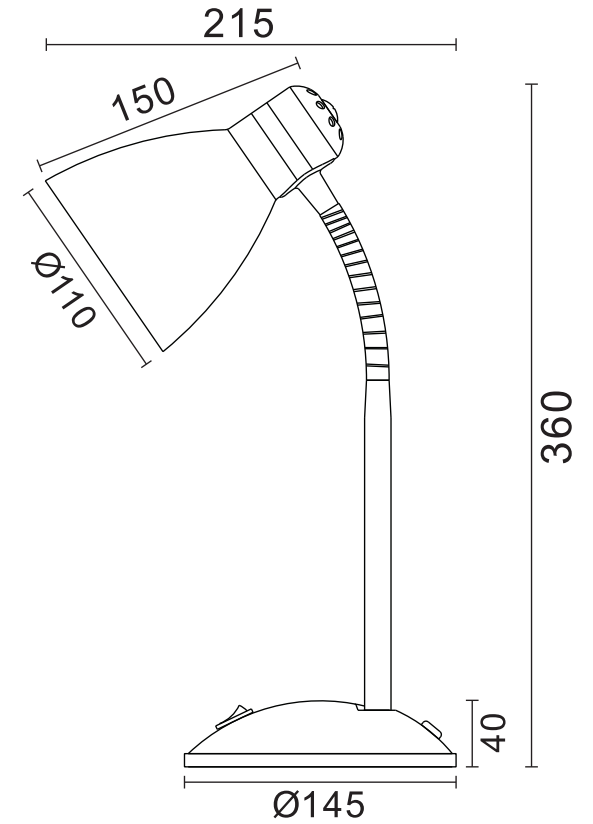

FREYA
TRADITION OF QUALITY

INSTRUCTION

MODEL: FR5132-TL-01-P1

1 X E27 (40W)

FREYA-LIGHT.COM