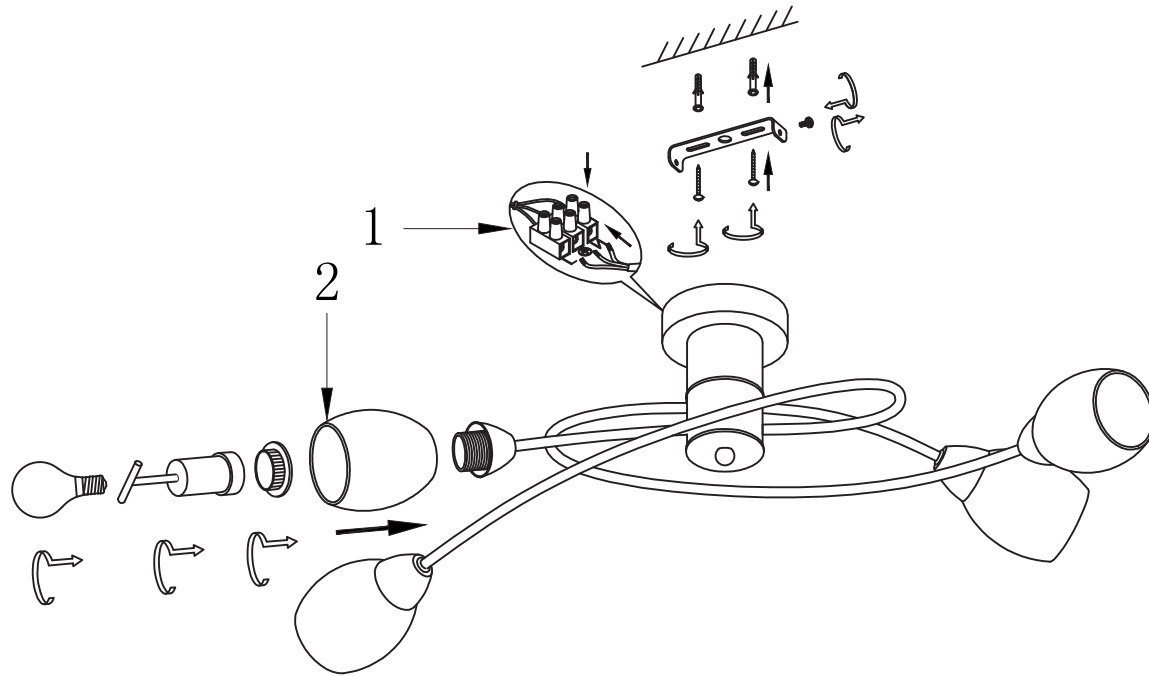

FREYA
TRADITION OF QUALITY

INSTRUCTION

MODEL: FR5103-CL-04-GN
CHANDELIER

4 X E14 (40W)

FREYA-LIGHT.COM