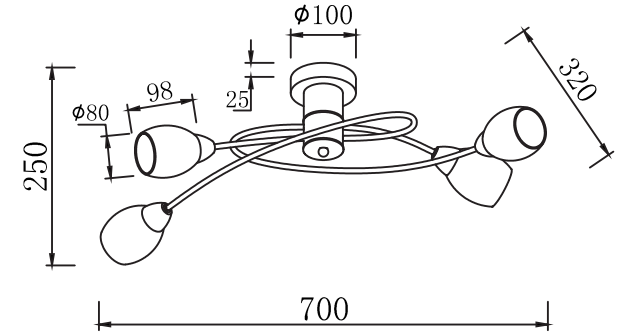

FREYA
TRADITION OF QUALITY

INSTRUCTION

MODEL: FR5103-CL-04-GN
CHANDELIER

4 X E14 (40W)

FREYA-LIGHT.COM