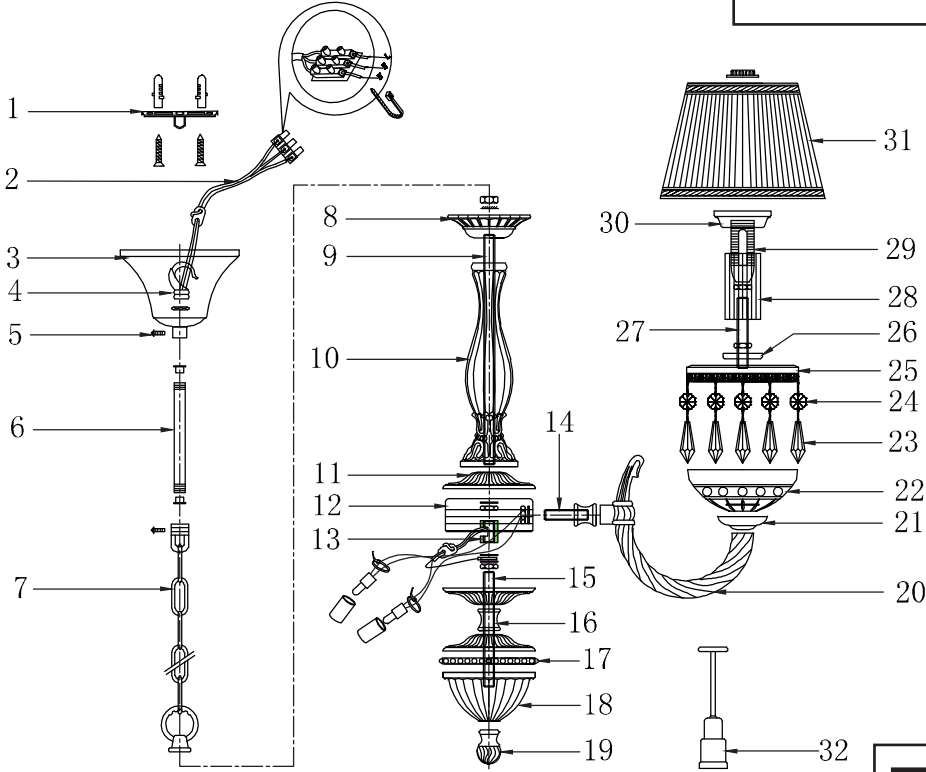

# Instruction

Collection: Royal Classic  
 Series: Blade  
 Model: RC1028-PL-05-R  
 Ceiling

 – Suspended

  
 5 x E14 (40w)

**MAYTONI**  
 DECORATIVE LIGHTING  
[www.maytoni.de](http://www.maytoni.de)