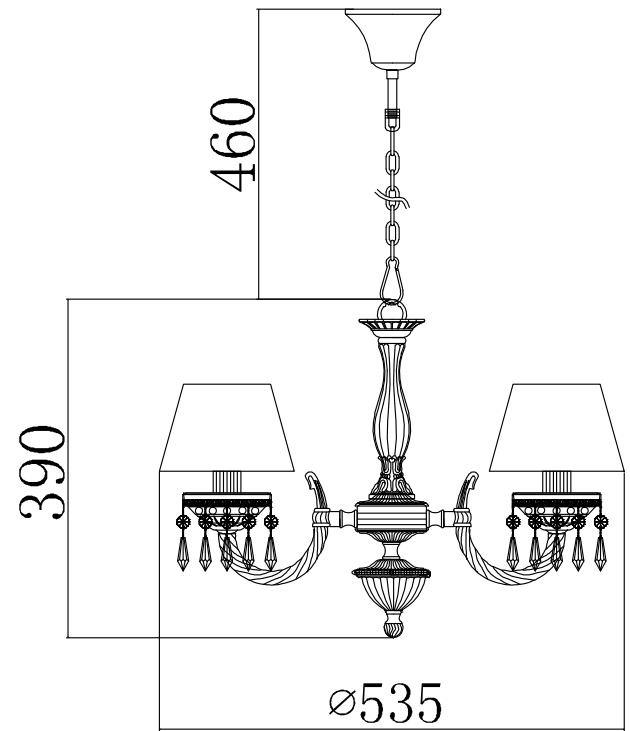

# Instruction

Collection: Royal Classic  
 Series: Blade  
 Model: RC1028-PL-05-R  
 Ceiling

 – Suspended

  
 5 x E14 (40w)

**MAYTONI**  
 DECORATIVE LIGHTING  
[www.maytoni.de](http://www.maytoni.de)