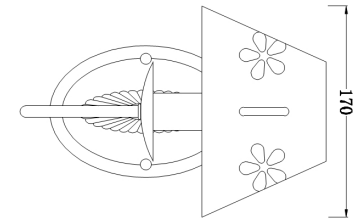

FREYA
TRADITION OF QUALITY

INSTRUCTION

Model: FR2537WL-01GR

Wall Lamp

1 x E14 (60W)

FREYA-LIGHT.COM