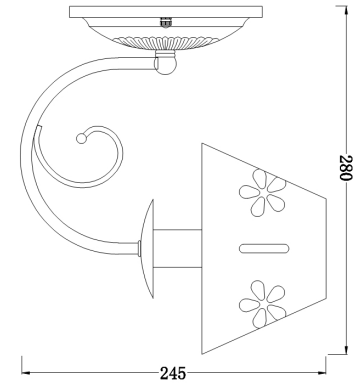

FREYA
TRADITION OF QUALITY

INSTRUCTION

Model: FR2537WL-01GR

Wall Lamp

1 x E14 (60W)

FREYA-LIGHT.COM