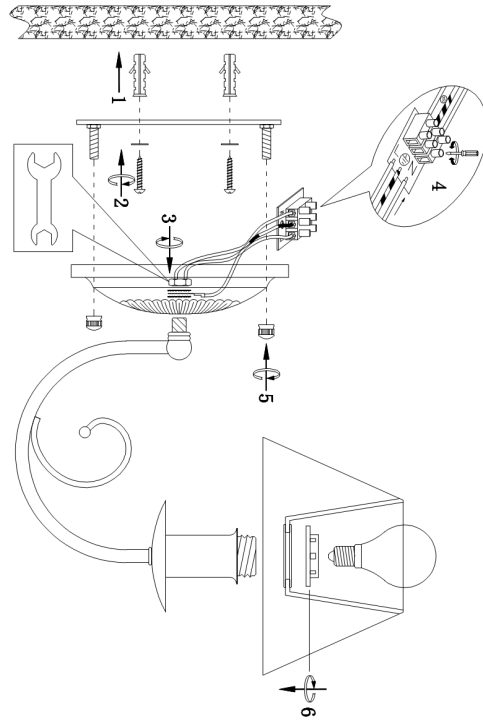

FREYA
TRADITION OF QUALITY

INSTRUCTION

Model: FR2537WL-01GR

Wall Lamp

1 x E14 (60W)

FREYA-LIGHT.COM