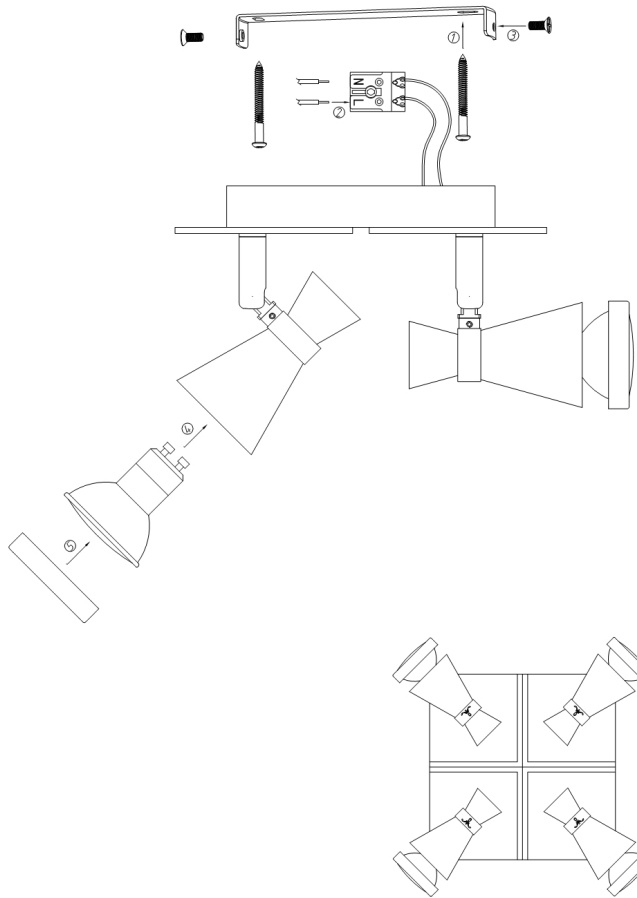

# Instruction

Collection: SPOT  
Series: CHANCE - WHITE  
Model: SP007-CW-04-W  
Wall & ceiling

- Wall & ceiling

4 x GU10 (50W)

**MAYTONI**  
DECORATIVE LIGHTING

[www.maytoni.de](http://www.maytoni.de)