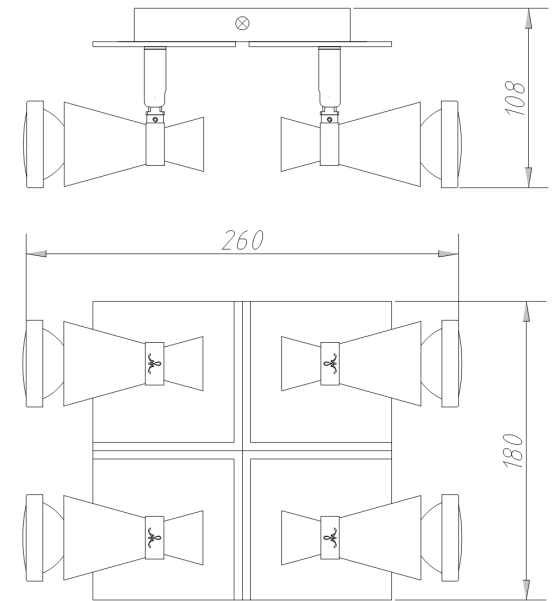

# Instruction

Collection: SPOT  
Series: CHANCE - WHITE  
Model: SP007-CW-04-W  
Wall & ceiling

- Wall & ceiling

4 x GU10 (50W)

**MAYTONI**  
DECORATIVE LIGHTING

[www.maytoni.de](http://www.maytoni.de)