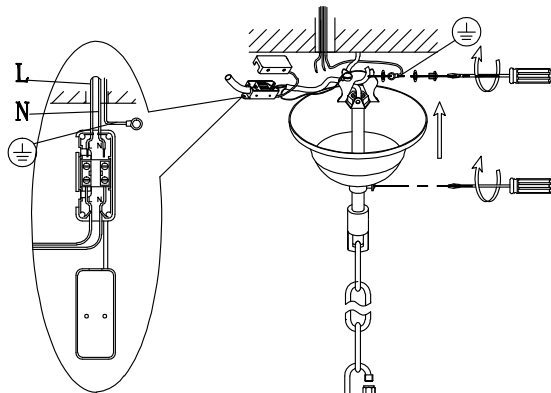

# Instruction

Collection: Elegant  
Series: Sunrise  
Model: ARM290-03-G  
Suspended

– Suspended

3 x E14 (40w)

**MAYTONI**  
DECORATIVE LIGHTING

[www.maytoni.de](http://www.maytoni.de)