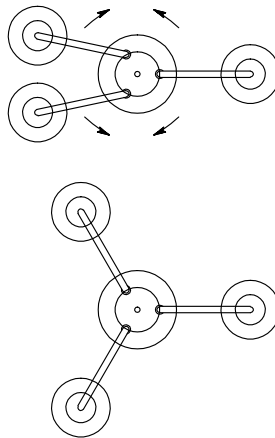

# Instruction

Collection: Elegant  
Series: Sunrise  
Model: ARM290-03-G  
Suspended

– Suspended

3 x E14 (40w)

**MAYTONI**  
DECORATIVE LIGHTING

[www.maytoni.de](http://www.maytoni.de)