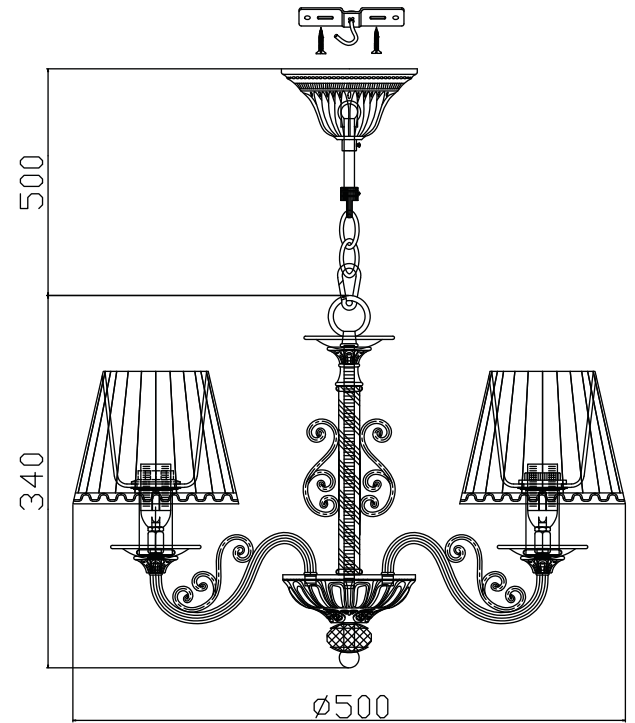

# Instruction

Collection: Elegant  
Series: Sunrise  
Model: ARM290-03-G  
Suspended

– Suspended

3 x E14 (40w)

**MAYTONI**  
DECORATIVE LIGHTING

[www.maytoni.de](http://www.maytoni.de)