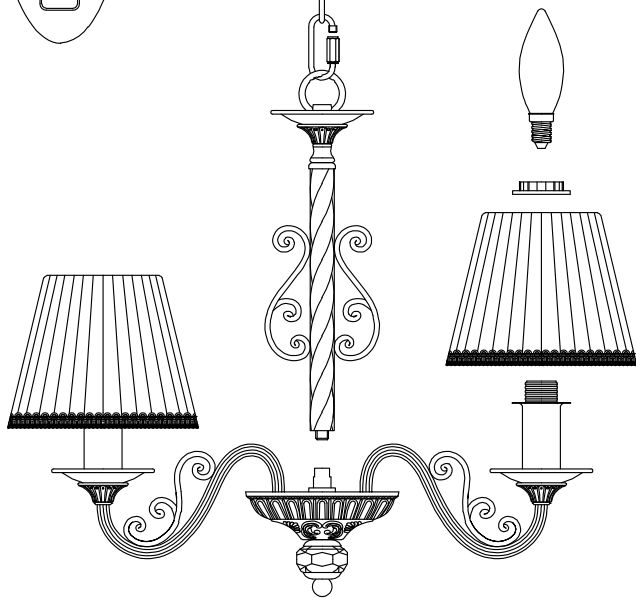

# Instruction

Collection: Elegant  
Series: Sunrise  
Model: ARM290-03-G  
Suspended

– Suspended

3 x E14 (40w)

**MAYTONI**  
DECORATIVE LIGHTING

[www.maytoni.de](http://www.maytoni.de)