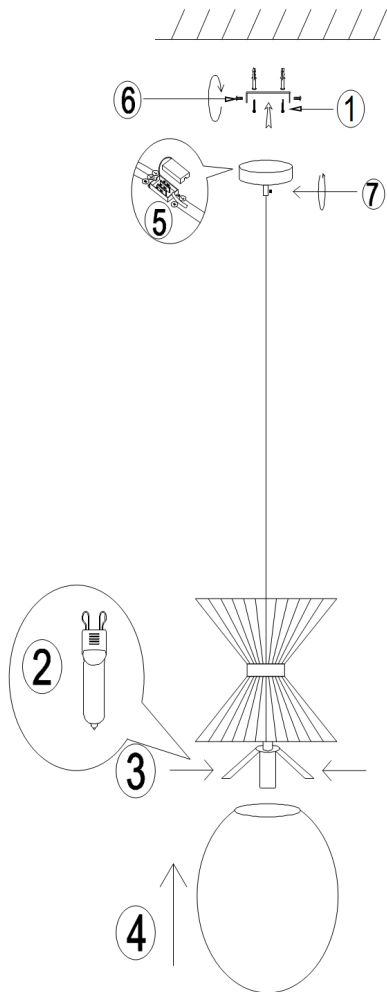

Instruction

Collection: PENDANT
Series: OVATION
Model: MOD264-PL-01-W
Ceiling

1 x G9 (28W)

MAYTONI
DECORATIVE LIGHTING
www.maytoni.de