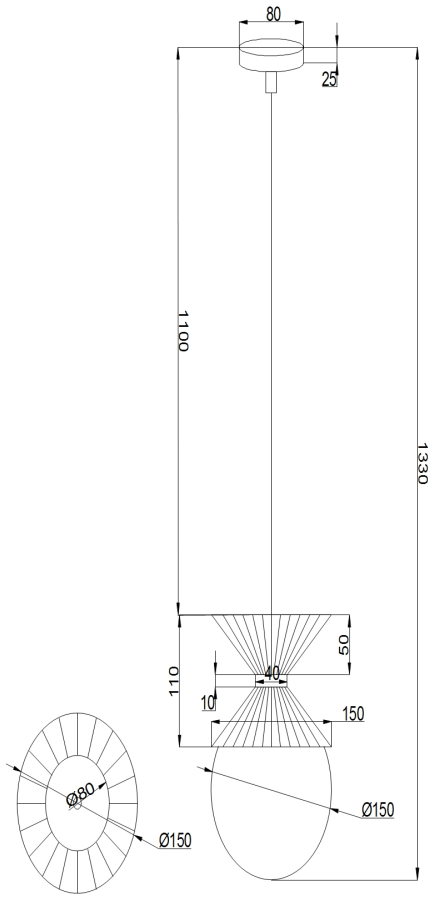

Instruction

Collection: PENDANT
Series: OVATION
Model: MOD264-PL-01-W
Ceiling

1 x G9 (28W)

MAYTONI
DECORATIVE LIGHTING
www.maytoni.de