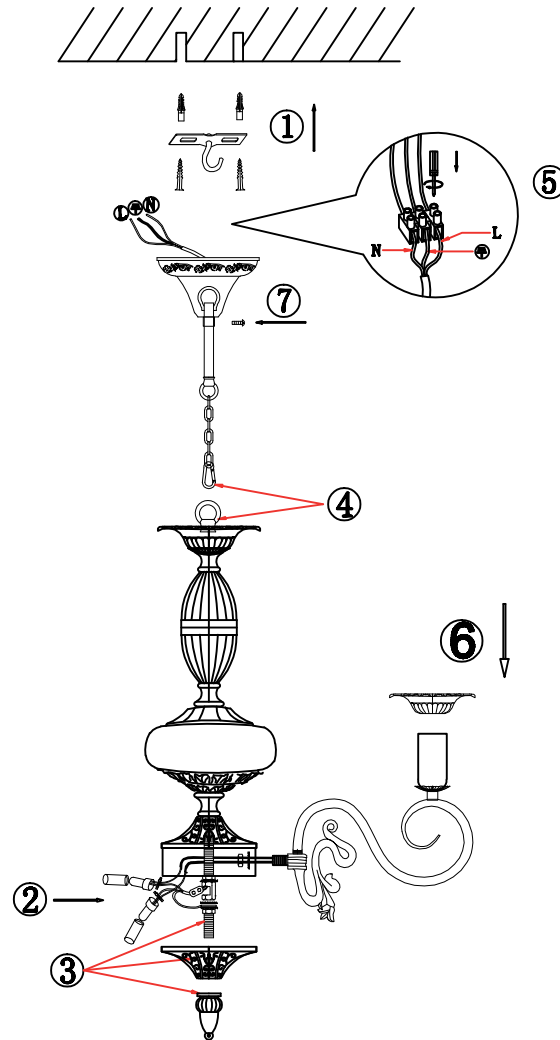

FREYA
TRADITION OF QUALITY

INSTRUCTION

MODEL: FR2806-PL-08-WG
CHANDELIER

8 x E14 (60w)

FREYA-LIGHT.COM