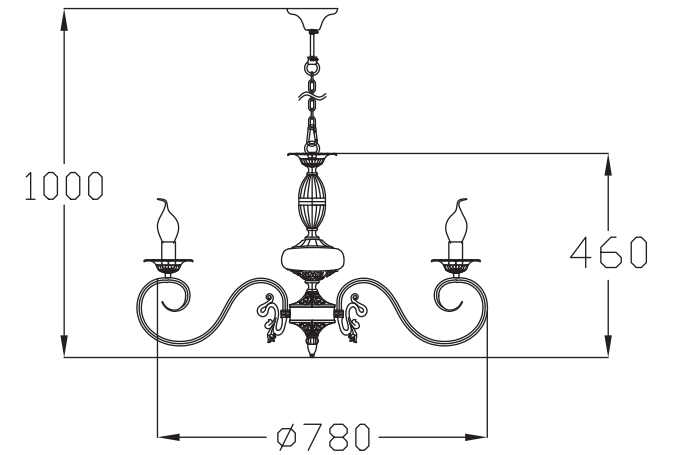

FREYA
TRADITION OF QUALITY

INSTRUCTION

MODEL: FR2806-PL-08-WG
CHANDELIER

8 x E14 (60w)

FREYA-LIGHT.COM