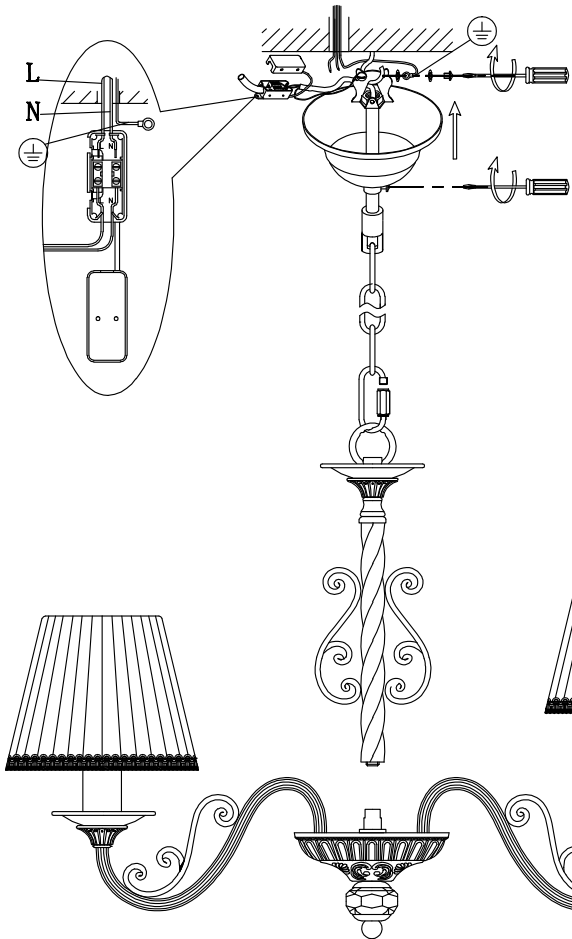

Instruction

Collection: Elegant
Series: Sunrise
Model: ARM290-05-G
Suspended

5 x E14 (40w)

MAYTONI
DECORATIVE LIGHTING

www.maytoni.de