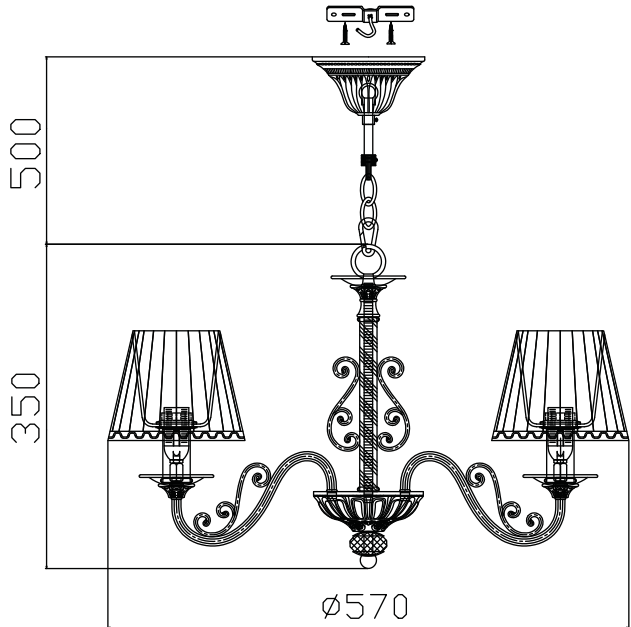

Instruction

Collection: Elegant
Series: Sunrise
Model: ARM290-05-G
Suspended

5 x E14 (40w)

MAYTONI
DECORATIVE LIGHTING

www.maytoni.de