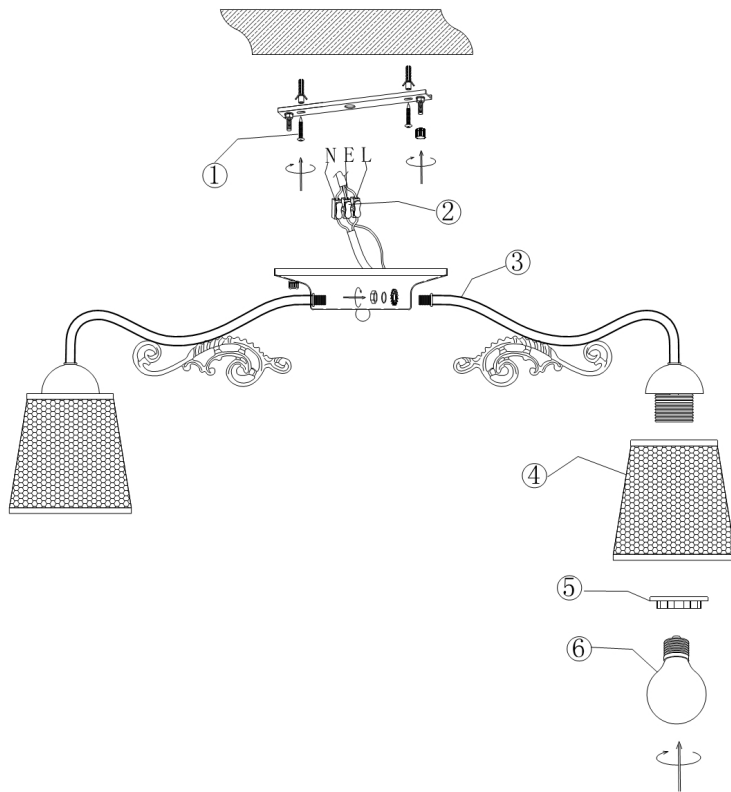

# Instruction

Collection: ROYAL CLASSIC

Series: RING

Model: RC017-CL-08-R

Ceiling

- Ceiling

8 x E27 (60W)

**MAYTONI**  
DECORATIVE LIGHTING