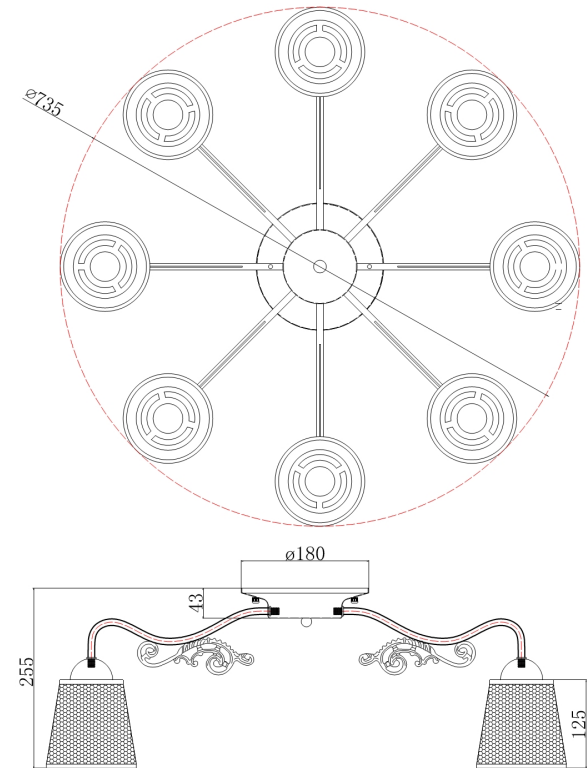

# Instruction

Collection: ROYAL CLASSIC

Series: RING

Model: RC017-CL-08-R

Ceiling

- Ceiling

8 x E27 (60W)

**MAYTONI**  
DECORATIVE LIGHTING