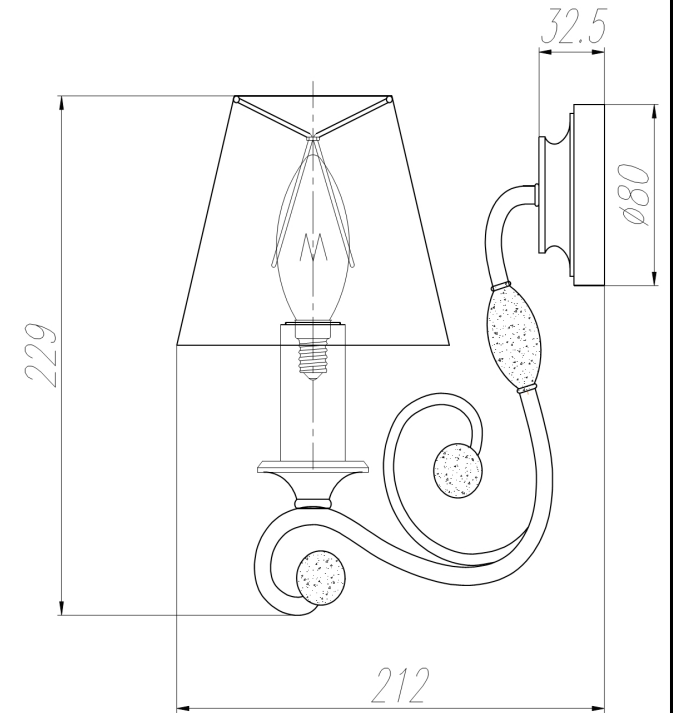

Instruction

Collection: ELEGANT
Series: NERIDA
Model: ARM355-WL-01-GR
Wall

- Wall

1 x E14 (40W)

MAYTONI
DECORATIVE LIGHTING

www.maytoni.de