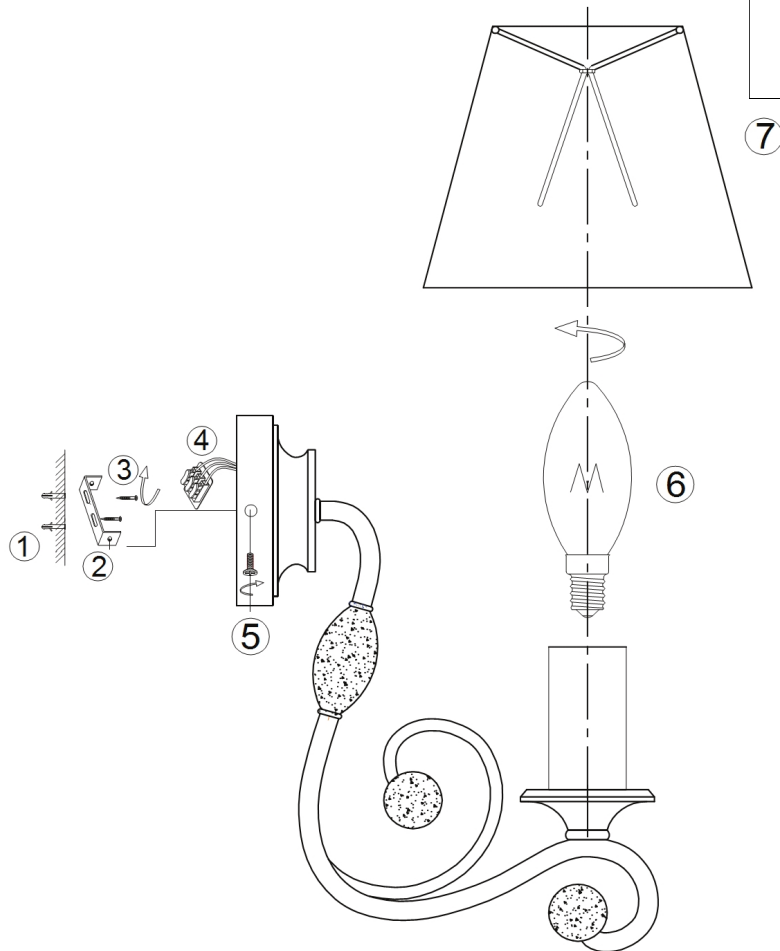

Instruction

Collection: ELEGANT
Series: NERIDA
Model: ARM355-WL-01-GR
Wall

- Wall

1 x E14 (40W)

MAYTONI
DECORATIVE LIGHTING

www.maytoni.de