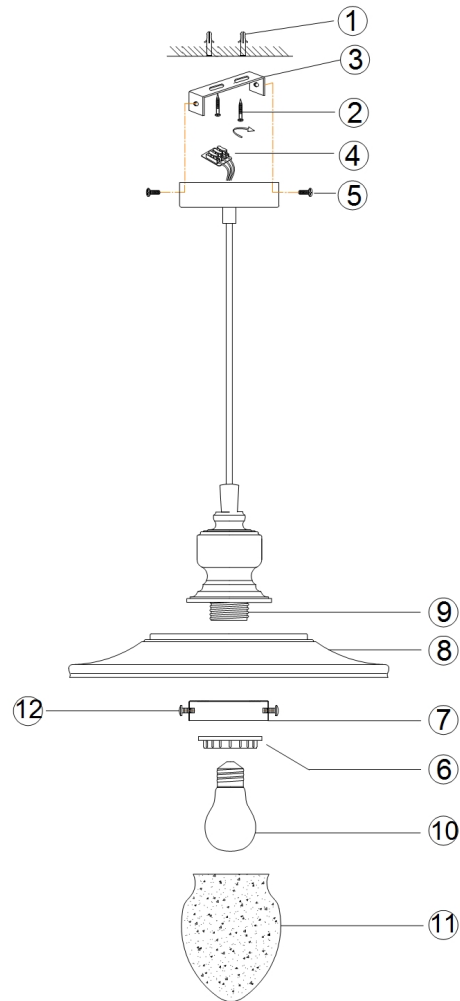

Instruction

Collection: HOUSE
Series: SENNA
Model: T236-PL-01-R
Ceiling

- Ceiling

1 x E27 (60W)

MAYTONI
DECORATIVE LIGHTING

www.maytoni.de