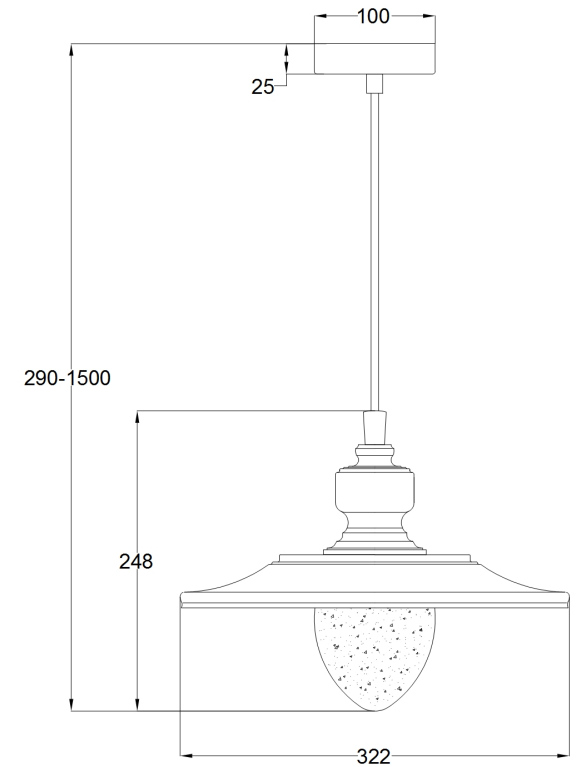

Instruction

Collection: HOUSE
Series: SENNA
Model: T236-PL-01-R
Ceiling

- Ceiling

1 x E27 (60W)

MAYTONI
DECORATIVE LIGHTING

www.maytoni.de