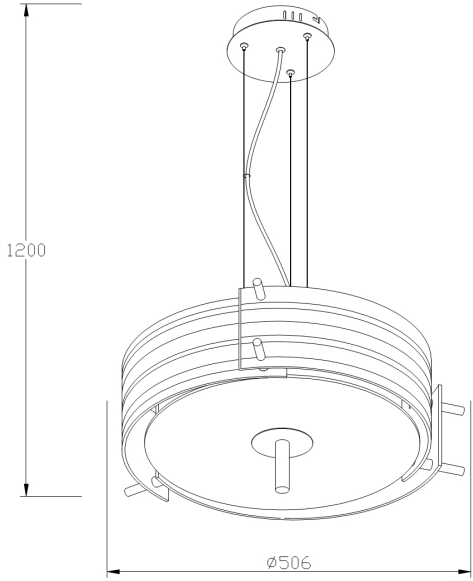

# Instruction

Collection: MODERN  
Series: BRONTE  
Model: MOD310-12-WB  
Ceiling

max 21W  
1620 LM

**MAYTONI**  
DECORATIVE LIGHTING

[www.maytoni.de](http://www.maytoni.de)