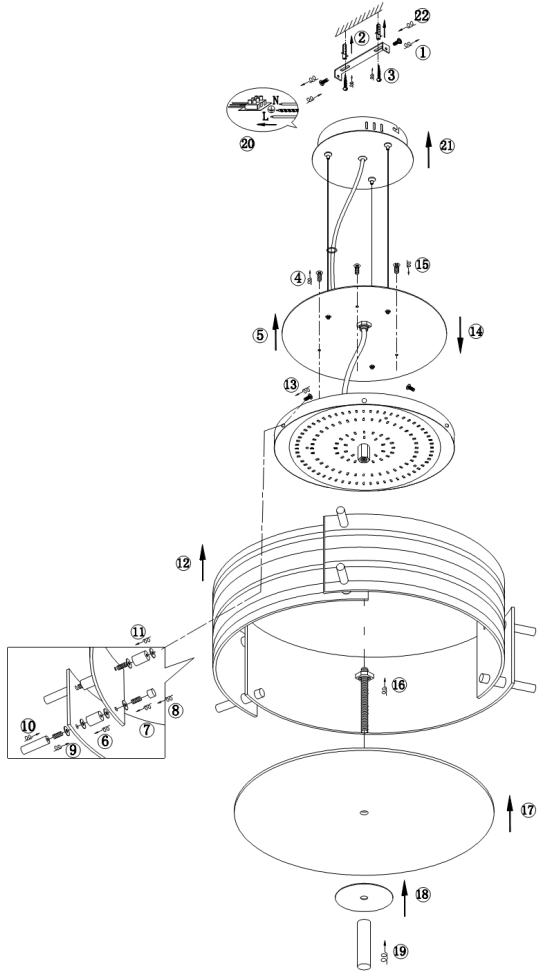

# Instruction

Collection: MODERN  
Series: BRONTE  
Model: MOD310-12-WB  
Ceiling

max 21W  
1620 LM

**MAYTONI**  
DECORATIVE LIGHTING

[www.maytoni.de](http://www.maytoni.de)