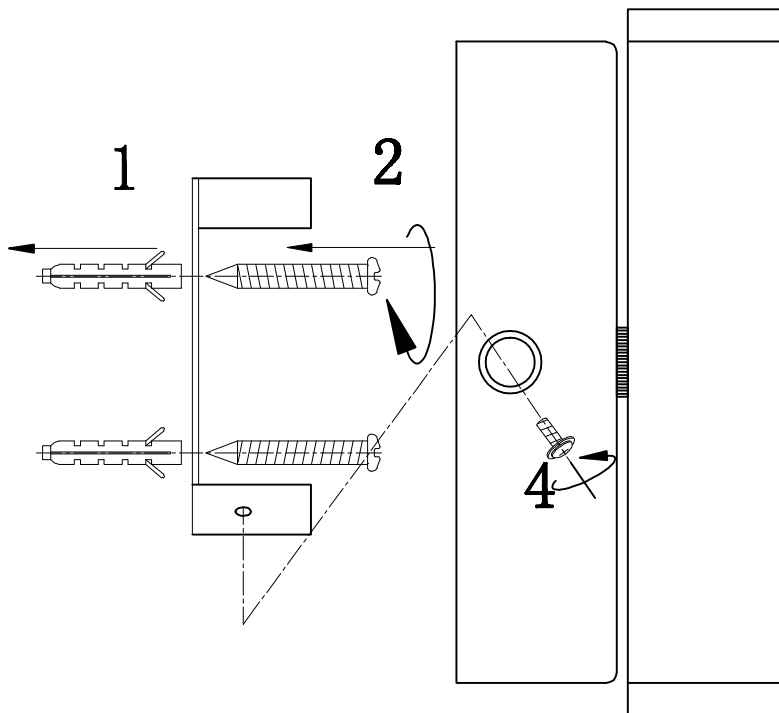

use instruction

NOTE:

1: This lighting only can be use in room.
2: Do not turn switch on before
Assembly.
3: If you want change bulb, please turn
switch off, and after the bulb is cold.
Voltage: 220-240V
Bulb: 2*4.8W
Burner: LED
Frequency: 50/60Hz

Model: 2112-1W