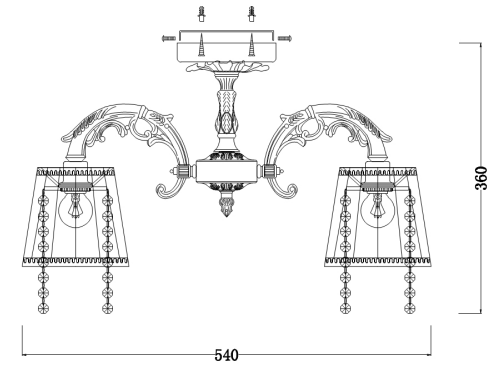

Instruction

Collection: ELEGANT
Series: OMELA
Model: ARM020-03-W
Ceiling

- Ceiling

3 x E14 (40W)

MAYTONI
DECORATIVE LIGHTING

www.maytoni.de