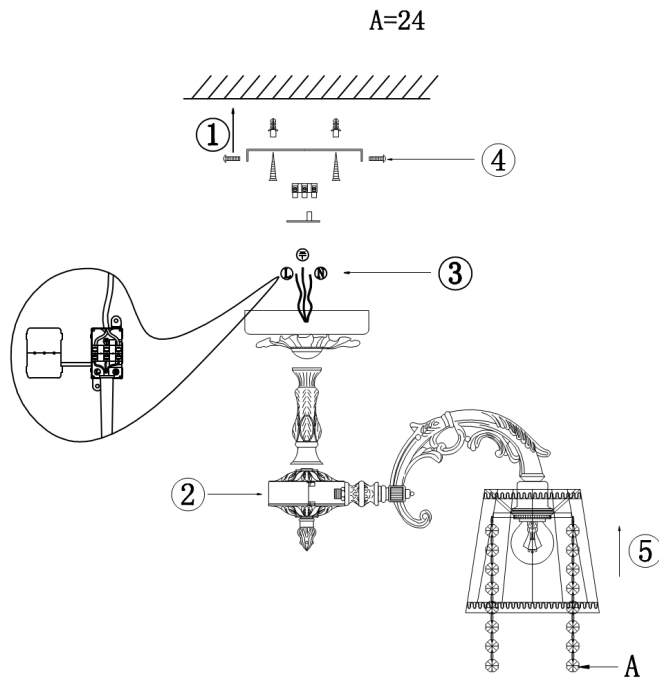

Instruction

Collection: ELEGANT
Series: OMELA
Model: ARM020-03-W
Ceiling

- Ceiling

3 x E14 (40W)

MAYTONI
DECORATIVE LIGHTING

www.maytoni.de