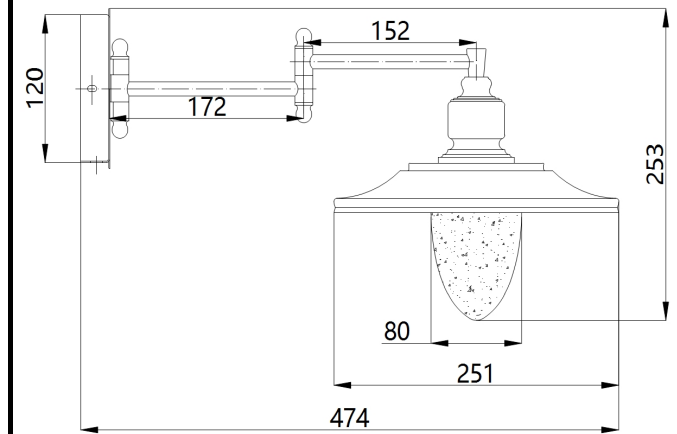

Instruction

Collection: HOUSE
Series: SENNA
Model: H349-WL-01-BZ
Wall

- Wall

1 x E14 (60W)

MAYTONI
DECORATIVE LIGHTING

www.maytoni.de