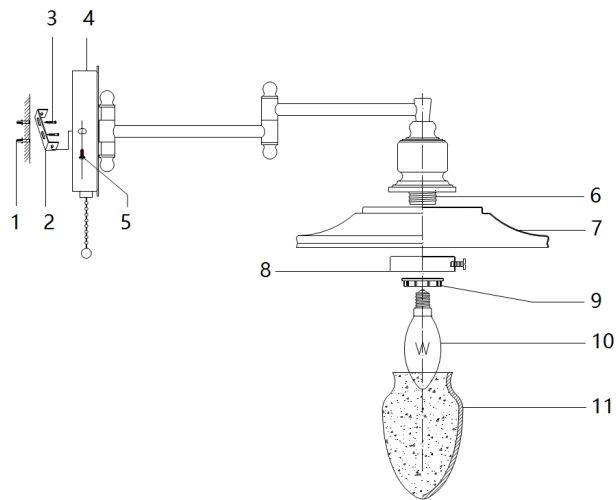

Instruction

Collection: HOUSE
Series: SENNA
Model: H349-WL-01-BZ
Wall

- Wall

1 x E14 (60W)

MAYTONI
DECORATIVE LIGHTING

www.maytoni.de