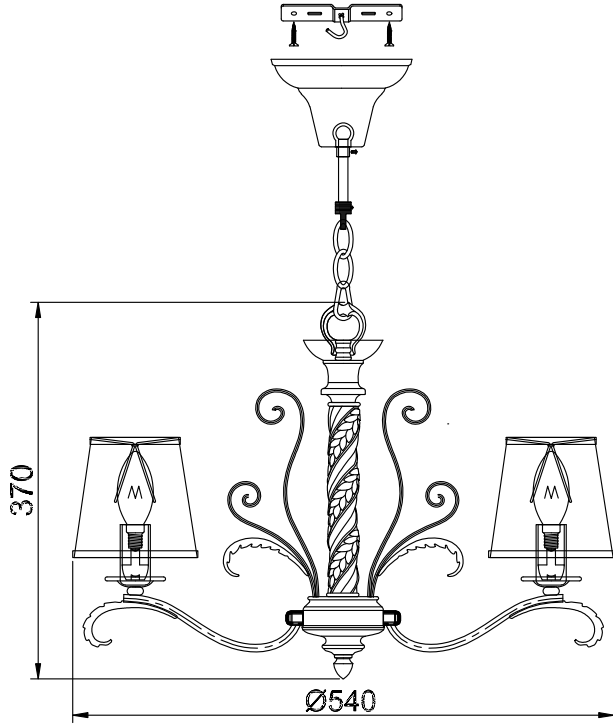

Instruction

Collection: Elegant
Series: Climb
Model: ARM026-06-W
Suspended

– Suspended

6 x E14 (40w)

MAYTONI
DECORATIVE LIGHTING

www.maytoni.de