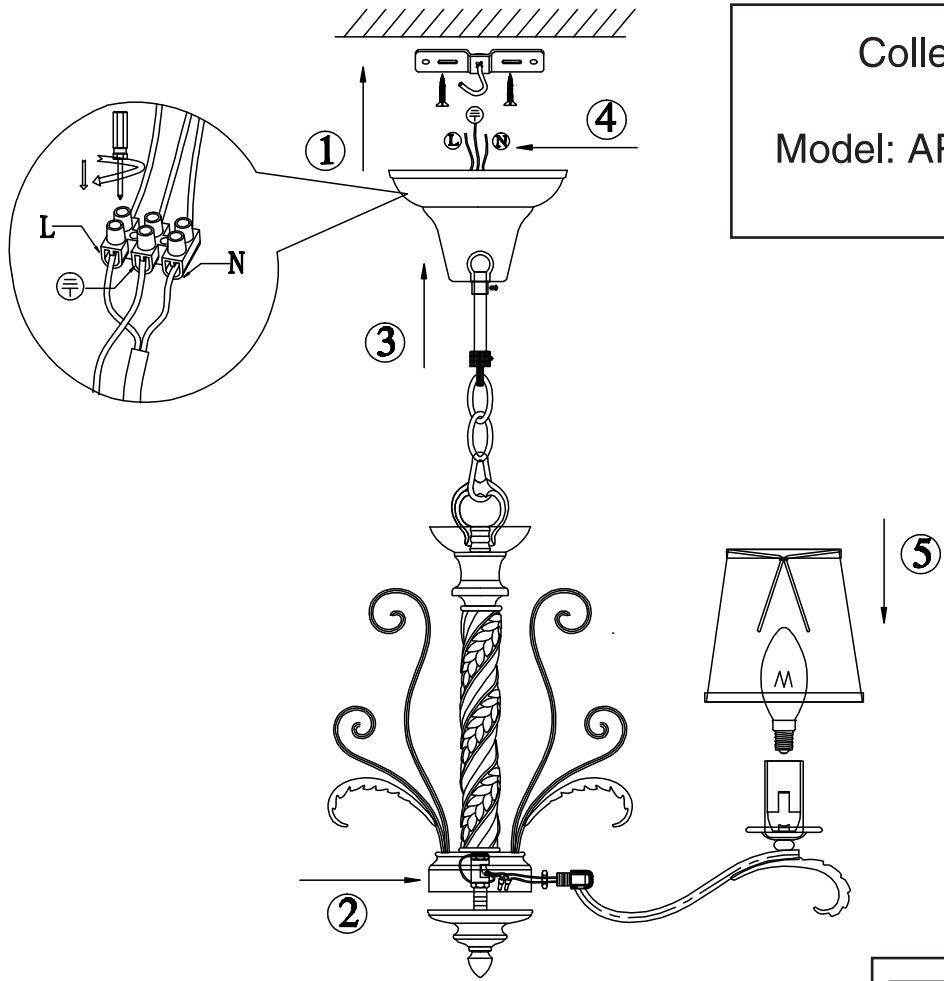

Instruction

Collection: Elegant
Series: Climb
Model: ARM026-06-W
Suspended

– Suspended

6 x E14 (40w)

MAYTONI
DECORATIVE LIGHTING

www.maytoni.de