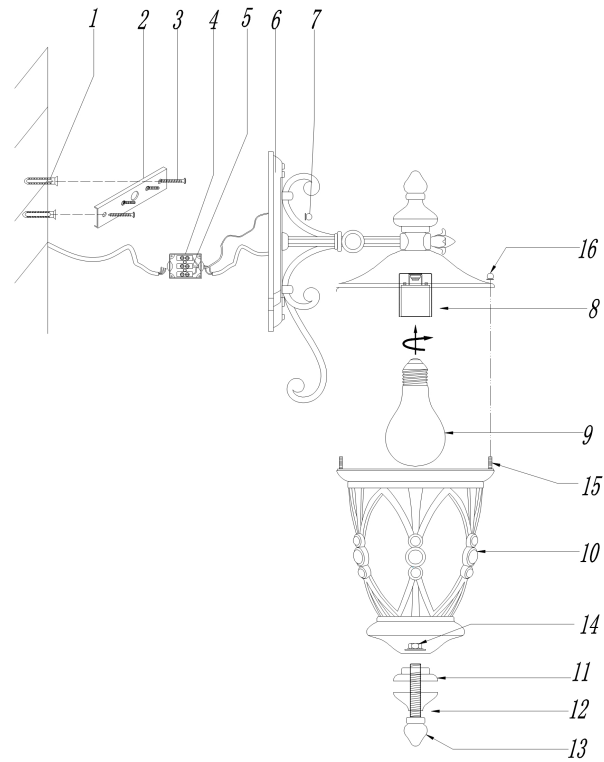

# Instruction

Collection: OUTDOOR  
Series: RUA AUGUSTA  
Model: S103-48-01-R  
Wall

- Wall

1 x E27 (60W)

**MAYTONI**  
DECORATIVE LIGHTING

[www.maytoni.de](http://www.maytoni.de)