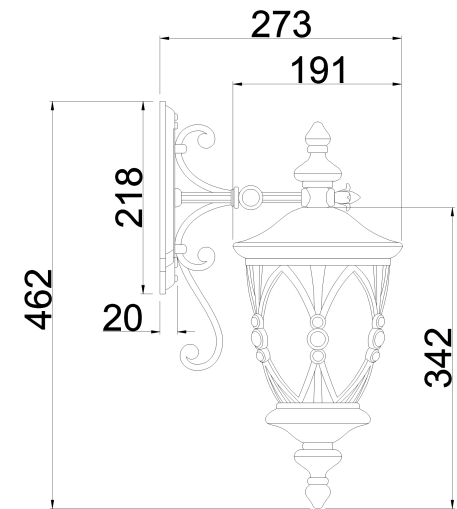

# Instruction

Collection: OUTDOOR  
Series: RUA AUGUSTA  
Model: S103-48-01-R  
Wall

- Wall

1 x E27 (60W)

**MAYTONI**  
DECORATIVE LIGHTING

[www.maytoni.de](http://www.maytoni.de)