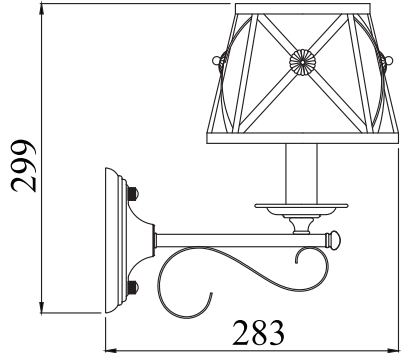

Instruction

Collection: House
Series: Country
Model: H102-01-R
Wall-mounted

- Wall-mounted

1 x E14 (40w)

MAYTONI
DECORATIVE LIGHTING

www.maytoni.de