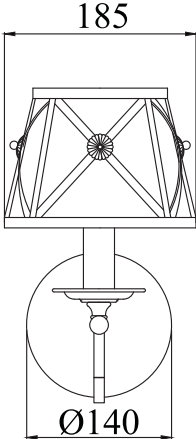

Instruction

Collection: House
Series: Country
Model: H102-01-R
Wall-mounted

- Wall-mounted

1 x E14 (40w)

MAYTONI
DECORATIVE LIGHTING

www.maytoni.de