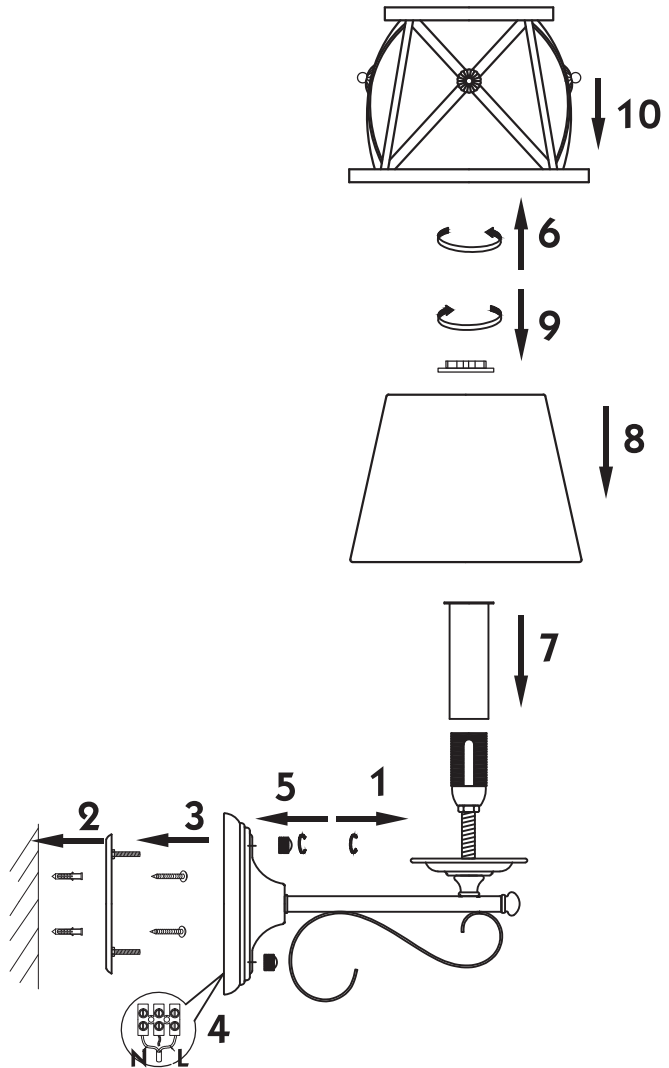

Instruction

Collection: House
Series: Country
Model: H102-01-R
Wall-mounted

- Wall-mounted

1 x E14 (40w)

MAYTONI
DECORATIVE LIGHTING

www.maytoni.de