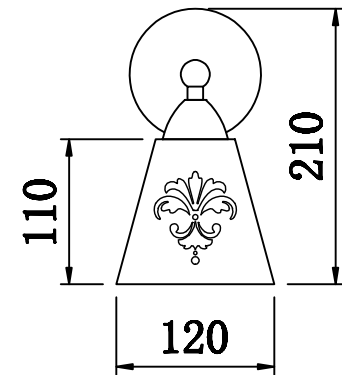

FREYA
TRADITION OF QUALITY

INSTRUCTION

MODEL: FR2062-WL-01-G
SCONCE

1 X E14 (60W)

FREYA-LIGHT.COM