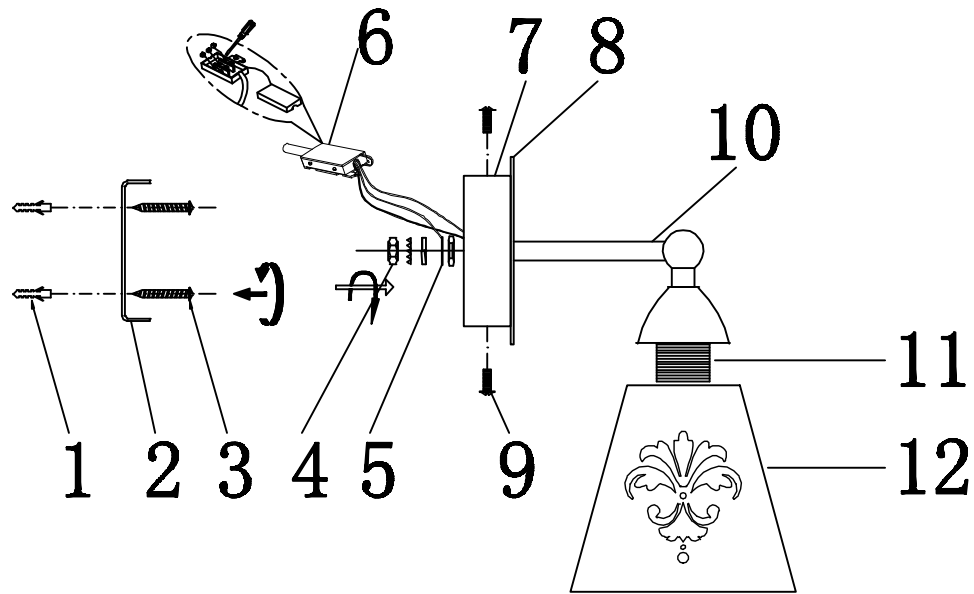

FREYA
TRADITION OF QUALITY

INSTRUCTION

MODEL: FR2062-WL-01-G
SCONCE

1 X E14 (60W)

FREYA-LIGHT.COM