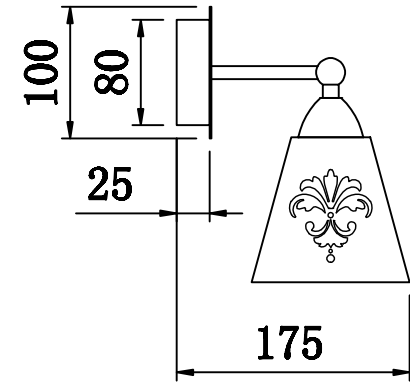

FREYA
TRADITION OF QUALITY

INSTRUCTION

MODEL: FR2062-WL-01-G
SCONCE

1 X E14 (60W)

FREYA-LIGHT.COM