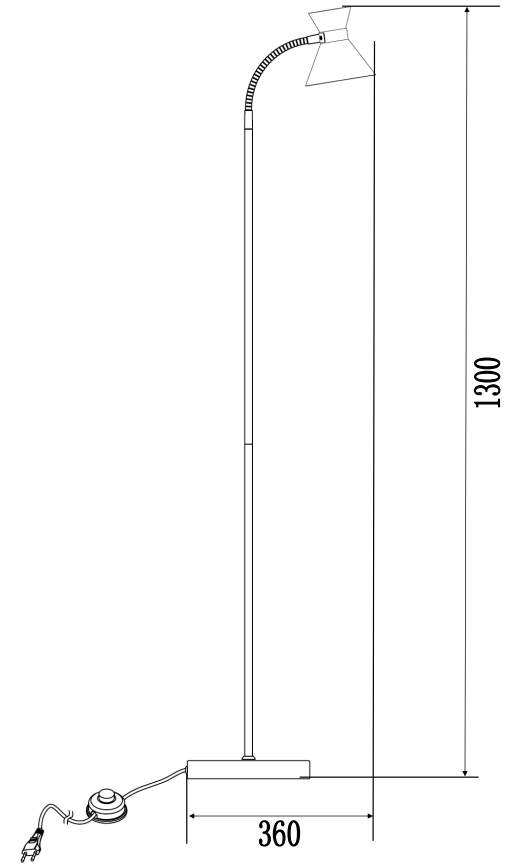

# INSTRUCTION

**MODEL:** FR4273-FL-01-B

1 X E14 (40W)

FREYA-LIGHT.COM