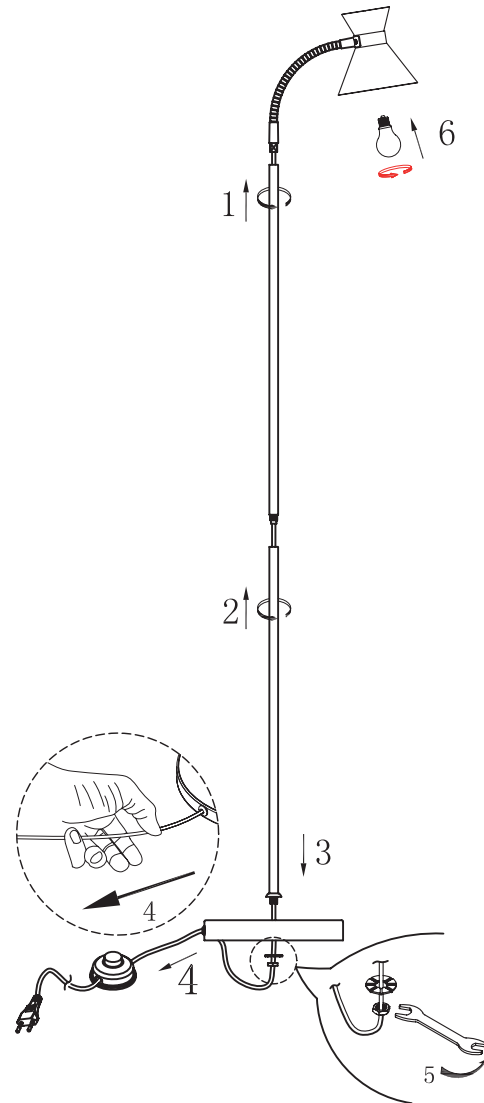

# INSTRUCTION

**MODEL:** FR4273-FL-01-B

1 X E14 (40W)

FREYA-LIGHT.COM