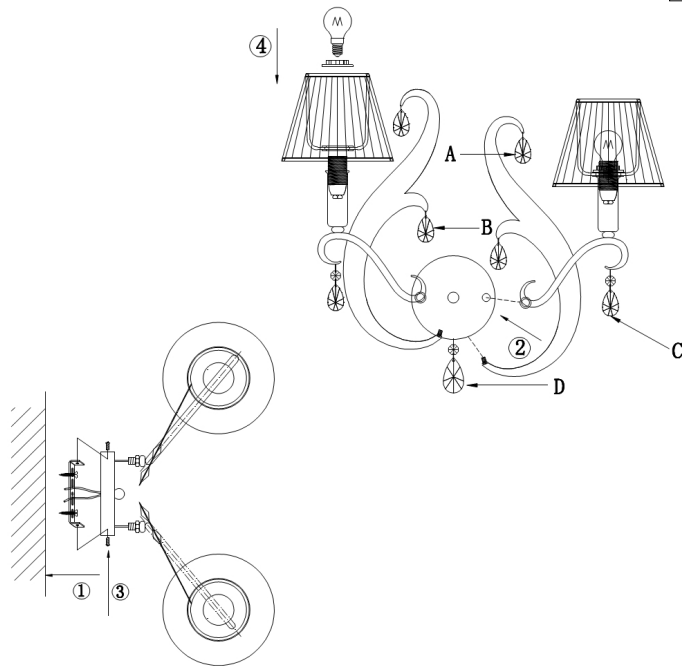

Instruction

Collection: MODERN

Series: MINA

Model: MOD900-WL-02-N

Wall

A=2
B=2
C=2
D=1

- Wall

2 x E14 (40W)