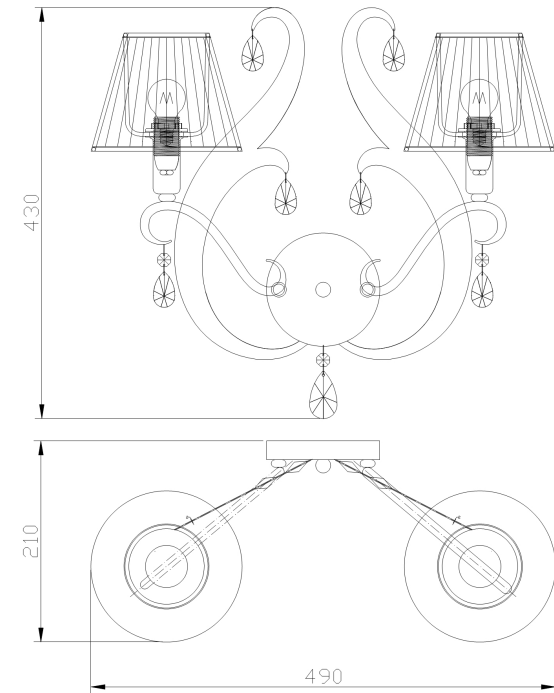

Instruction

Collection: MODERN

Series: MINA

Model: MOD900-WL-02-N

Wall

A=2
B=2
C=2
D=1

- Wall

2 x E14 (40W)