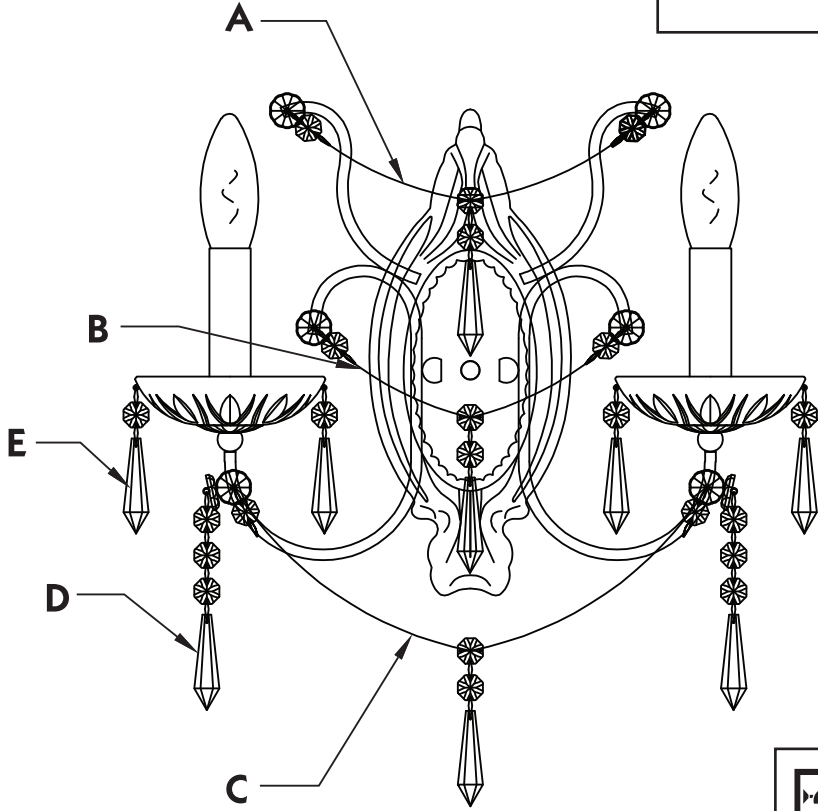

# Instruction

Collection: Diamant crystal  
Series: Castle  
Model: DIA903-02-R  
Wall-mounted

– Wall-mounted

2 x E14 (40w)

**MAYTONI**  
DECORATIVE LIGHTING

[www.maytoni.de](http://www.maytoni.de)