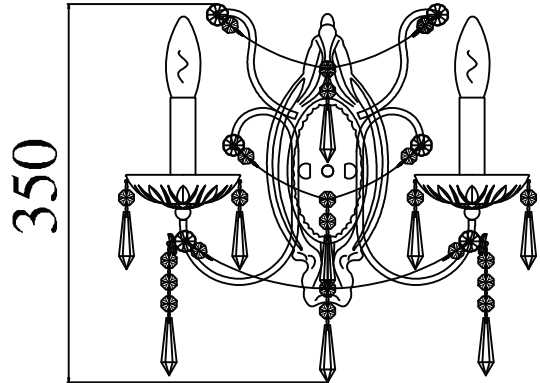

# Instruction

Collection: Diamant crystal  
Series: Castle  
Model: DIA903-02-R  
Wall-mounted

– Wall-mounted

2 x E14 (40w)

**MAYTONI**  
DECORATIVE LIGHTING

[www.maytoni.de](http://www.maytoni.de)