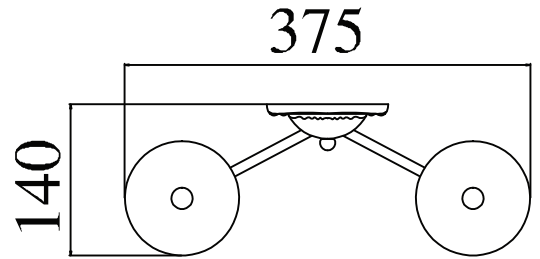

# Instruction

Collection: Diamant crystal  
Series: Castle  
Model: DIA903-02-R  
Wall-mounted

– Wall-mounted

2 x E14 (40w)

**MAYTONI**  
DECORATIVE LIGHTING

[www.maytoni.de](http://www.maytoni.de)