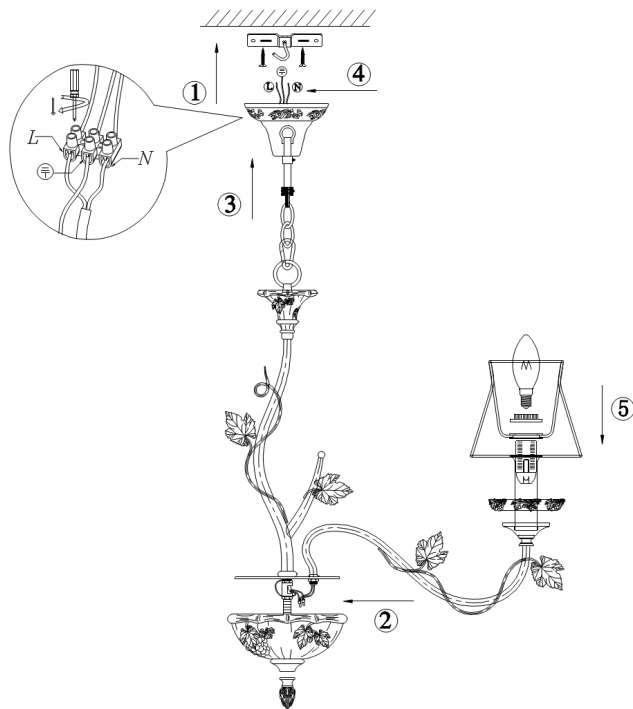

Instruction

Collection: ELEGANT
Series: ORFEO
Model: ARM393-08-W
Ceiling

- Ceiling

8 x E14 (40W)

MAYTONI
DECORATIVE LIGHTING

www.maytoni.de