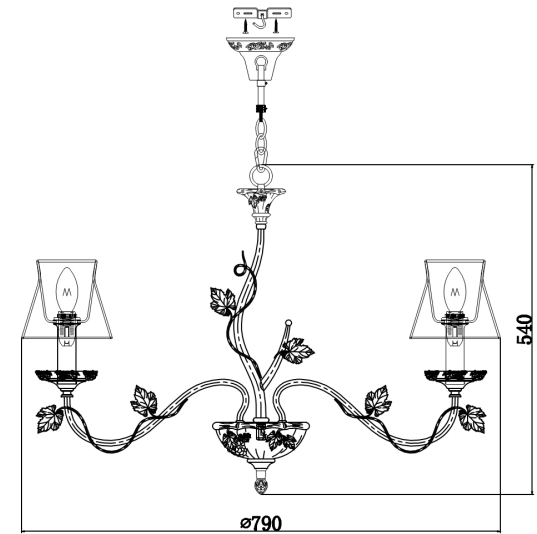

Instruction

Collection: ELEGANT
Series: ORFEO
Model: ARM393-08-W
Ceiling

- Ceiling

8 x E14 (40W)

MAYTONI
DECORATIVE LIGHTING

www.maytoni.de