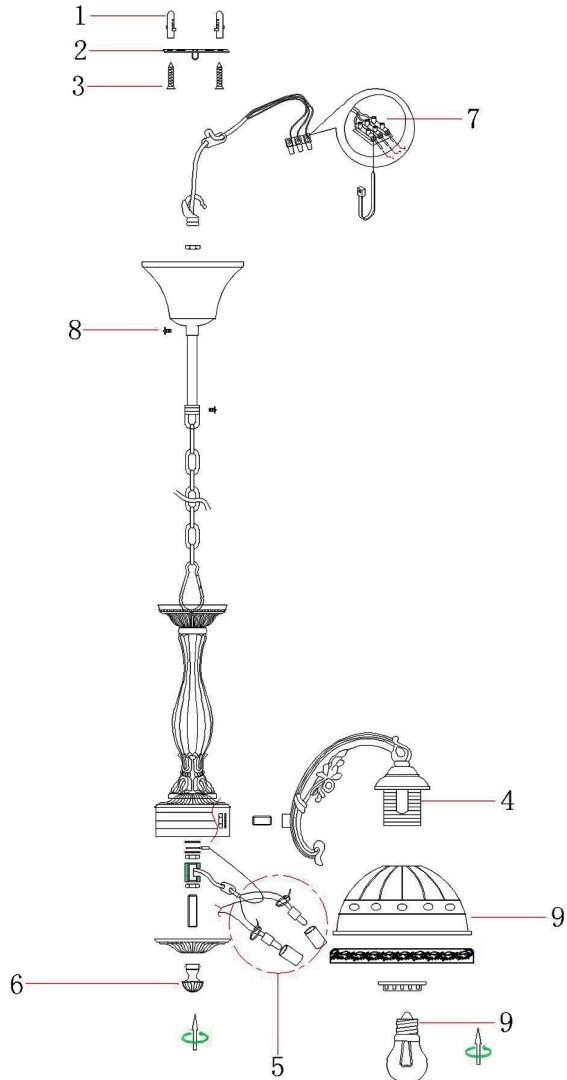

Instruction

Collection: Royal Classic
Series: Bristol
Model: RC1011-PL-05-R
Ceiling

5 x E27 (60w)

MAYTONI
DECORATIVE LIGHTING

www.maytoni.de