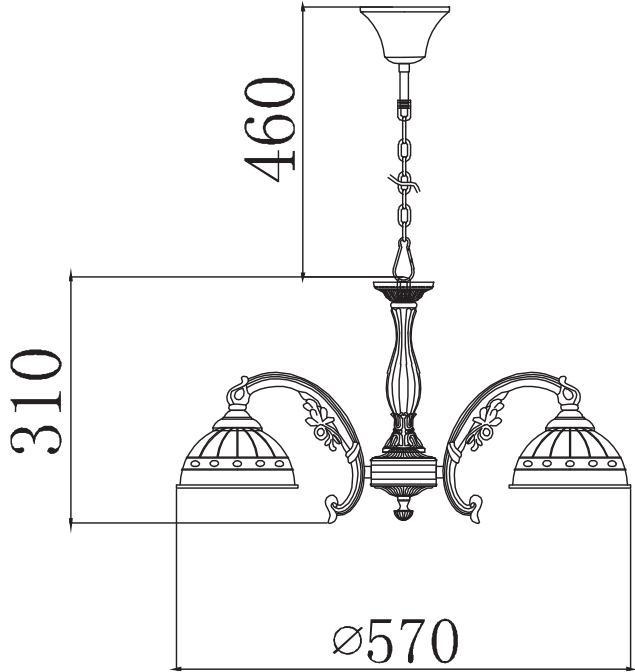

Instruction

Collection: Royal Classic
Series: Bristol
Model: RC1011-PL-05-R
Ceiling

5 x E27 (60w)

MAYTONI
DECORATIVE LIGHTING

www.maytoni.de