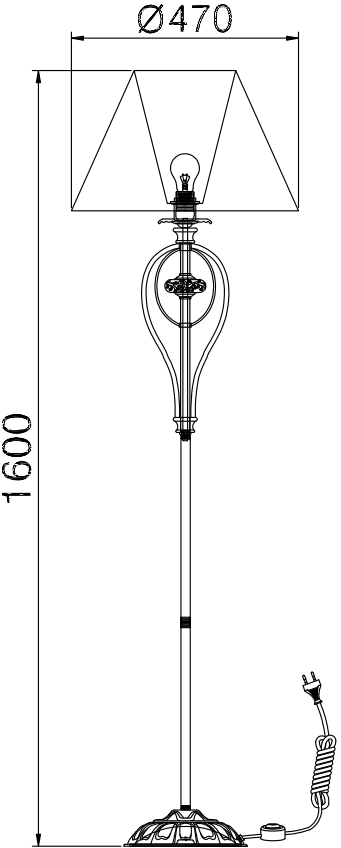

Instruction

Collection: Elegant
Series: Olivia
Model: ARM325-11-W
Mobile

I – Mobile

1 x E27 (40w)

MAYTONI
DECORATIVE LIGHTING

www.maytoni.de