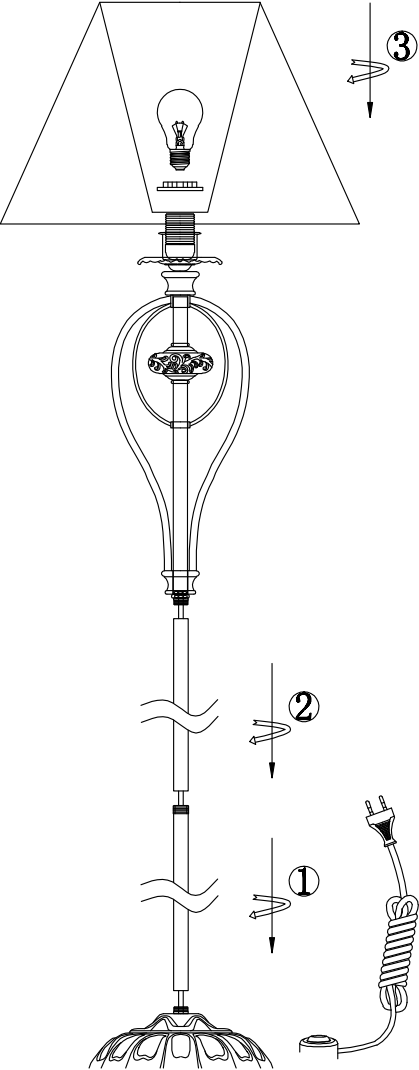

Instruction

Collection: Elegant
Series: Olivia
Model: ARM325-11-W
Mobile

I – Mobile

1 x E27 (40w)

MAYTONI
DECORATIVE LIGHTING

www.maytoni.de