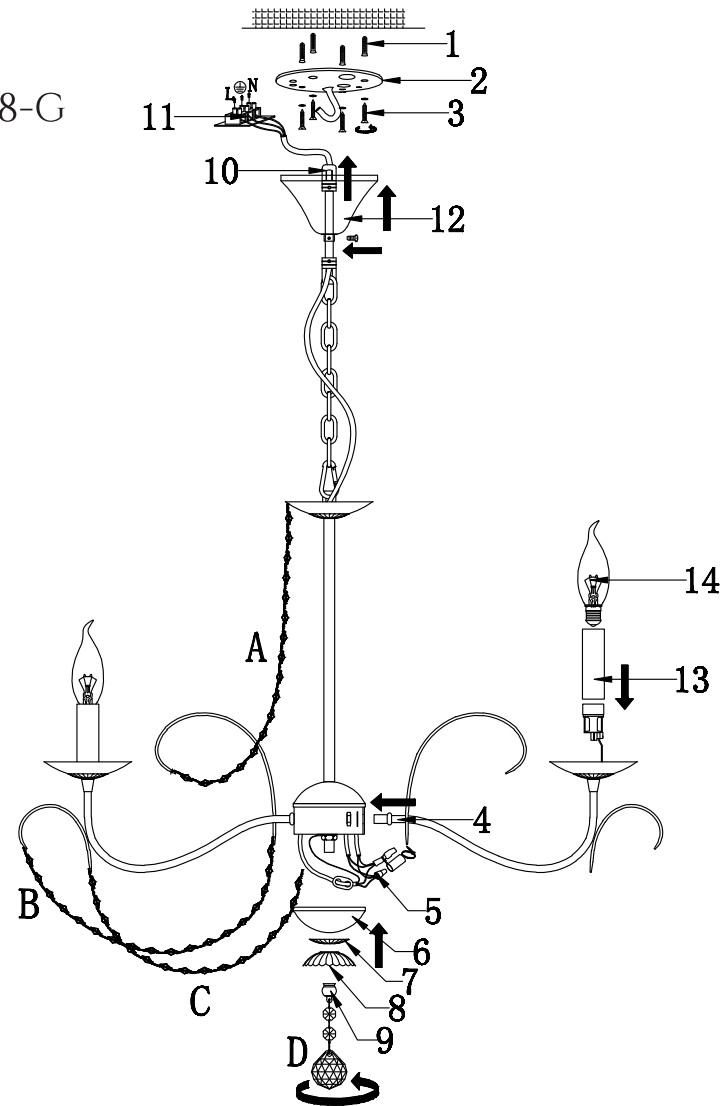

FREYA
TRADITION OF QUALITY

INSTRUCTION

MODEL: FR1312-PL-08-G
PENDANT LAMP

- A-8
- B-8
- C-8
- D-1

8 x E14 (60W)

FREYA-LIGHT.COM