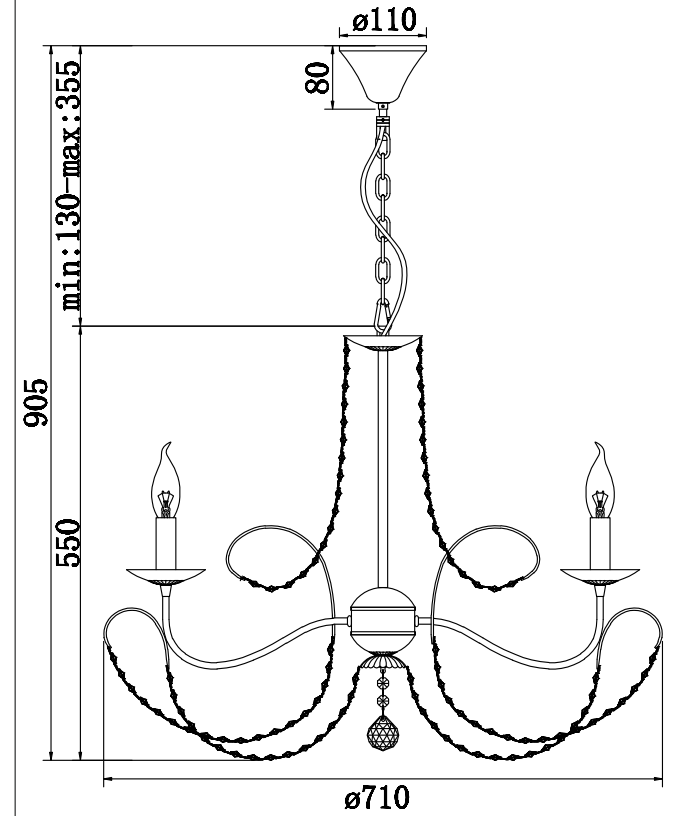

FREYA
TRADITION OF QUALITY

INSTRUCTION

MODEL: FR1312-PL-08-G
PENDANT LAMP

- A-8
- B-8
- C-8
- D-1

8 x E14 (60W)

FREYA-LIGHT.COM