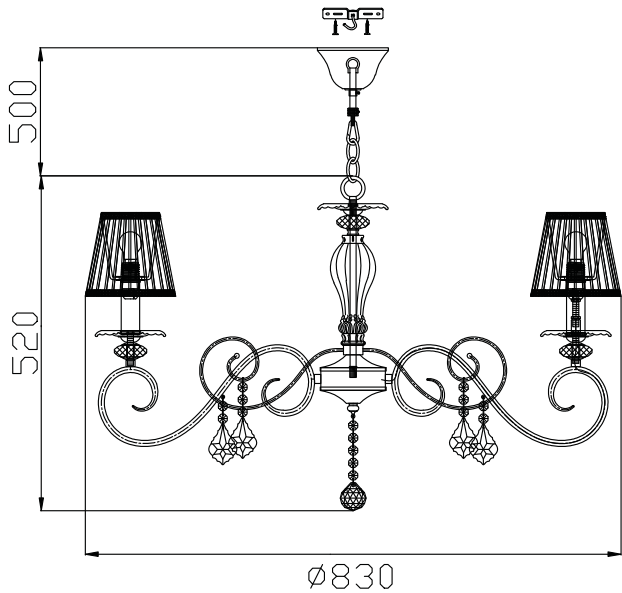

Instruction

Collection: Elegant
Series: Vanessa
Model: ARM303-08-R
Suspended

A = 8
B = 8
C = 1

8 x E14 (40w)

MAYTONI
DECORATIVE LIGHTING

www.maytoni.de