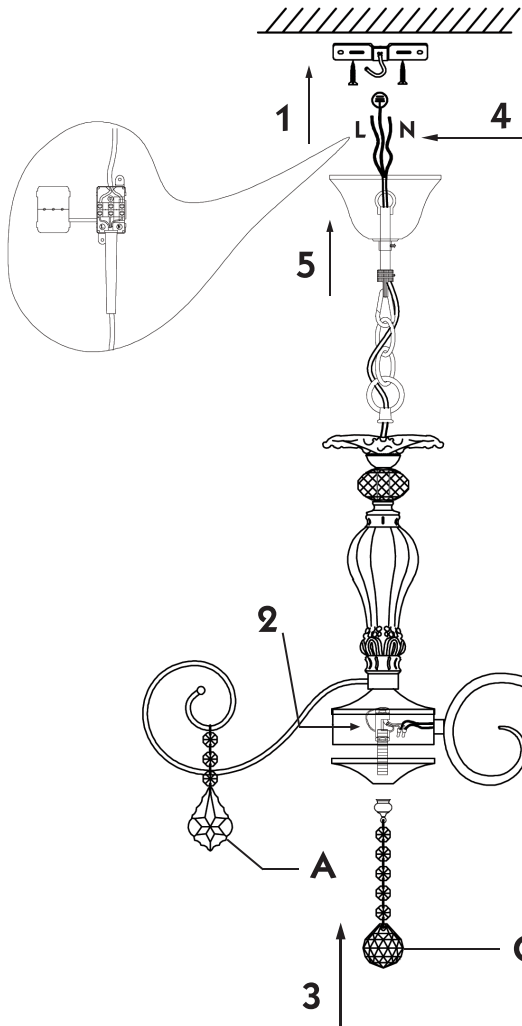

Instruction

Collection: Elegant
Series: Vanessa
Model: ARM303-08-R
Suspended

A = 8
B = 8
C = 1

8 x E14 (40w)

MAYTONI
DECORATIVE LIGHTING

www.maytoni.de