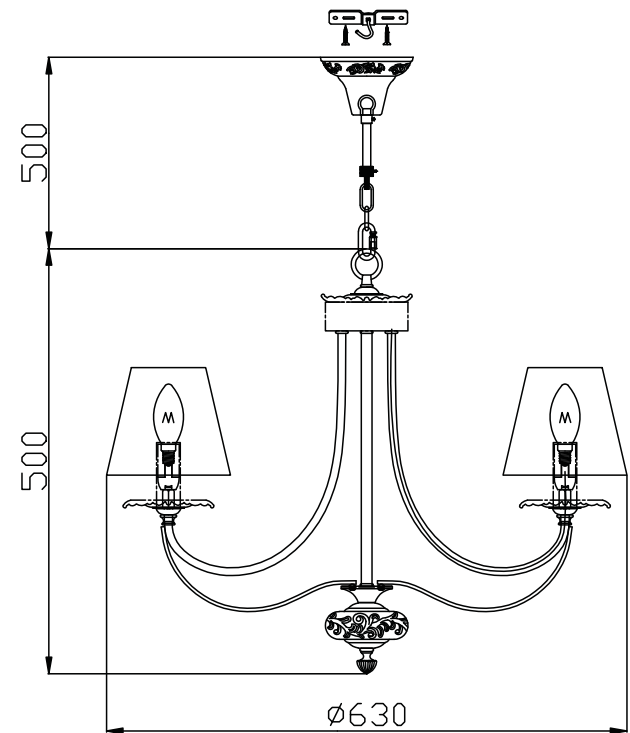

Instruction

Collection: Elegant
Series: Olivia
Model: ARM325-05-W
Suspended

 – Suspended

5 x E14 (40w)

MAYTONI
DECORATIVE LIGHTING
www.maytoni.de