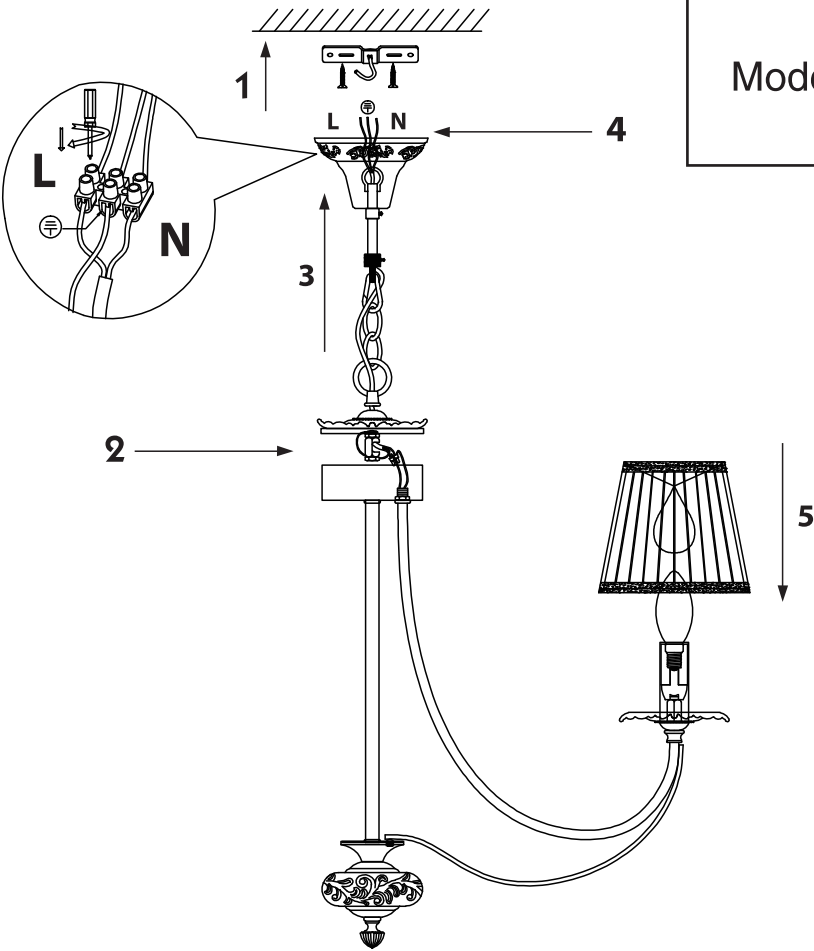

Instruction

Collection: Elegant
Series: Olivia
Model: ARM325-05-W
Suspended

 – Suspended

5 x E14 (40w)

MAYTONI
DECORATIVE LIGHTING
www.maytoni.de